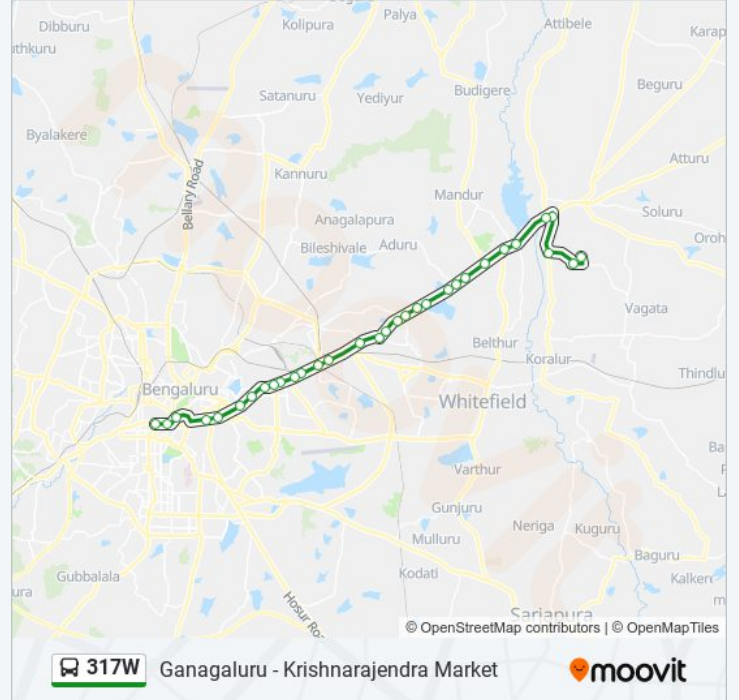

Lido

Life Style

Richmond Circle

Corporation

Town Hall

K.R.Market

317W bus time schedules and route maps are available in an offline PDF at [moovitapp.com](https://moovitapp.com). Use the Moovit App to see live bus times, train schedule or subway schedule, and step-by-step directions for all public transit in Bengaluru.