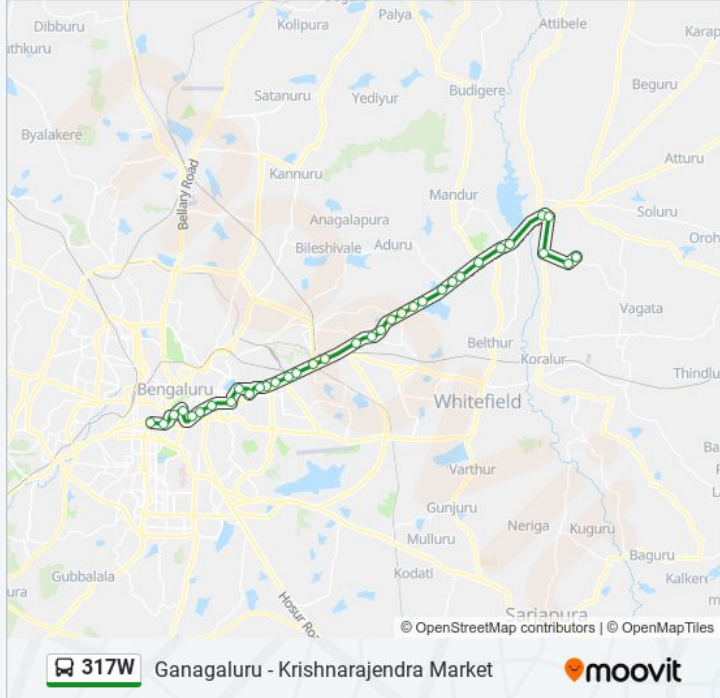

## 317W bus Info

**Direction:** Ganagaluru

**Stops:** 35

**Trip Duration:** 63 min

**Line Summary:**

Bhattarahalli

S.J.E.S.College

Medahalli

Veeranahalli

Avalahalli

Cheemasandra Gate

Budigere Cross

Katamnalluru Gate

Huskur Kodi

Hoskote High School

Chennabyre Gowda Circle

Pettanahalli Cross

Ganagaluru Cross

Ganagaluru

**Direction: Krishnarajendra Market**

32 stops

[VIEW LINE SCHEDULE](#)

Ganagaluru

Ganaglu