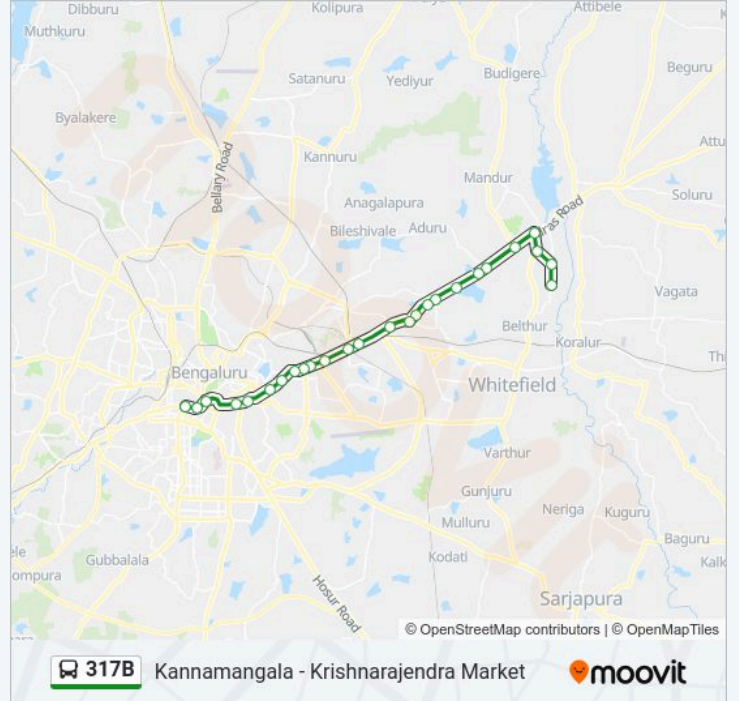

317B bus Info

Direction: Krishnarajendra Market

Stops: 26

Trip Duration: 59 min

Line Summary:

Depot 6 Indiranagara

Halasuru

Lido

Life Style

Richmond Circle

Corporation

Town Hall

K.R.Market

317B bus time schedules and route maps are available in an offline PDF at moovitapp.com. Use the Moovit App to see live bus times, train schedule or subway schedule, and step-by-step directions for all public transit in Bengaluru.