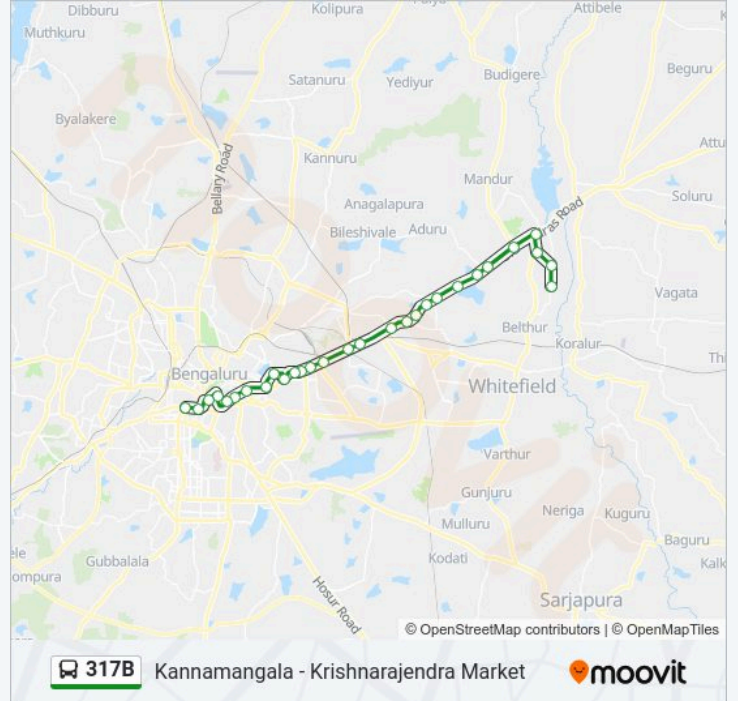

Avalahalli

Budigere Cross

Katamnalluru Gate

Goravigere Gate

Kajisonnena Halli

Kannamangala

Direction: Krishnarajendra Market

26 stops