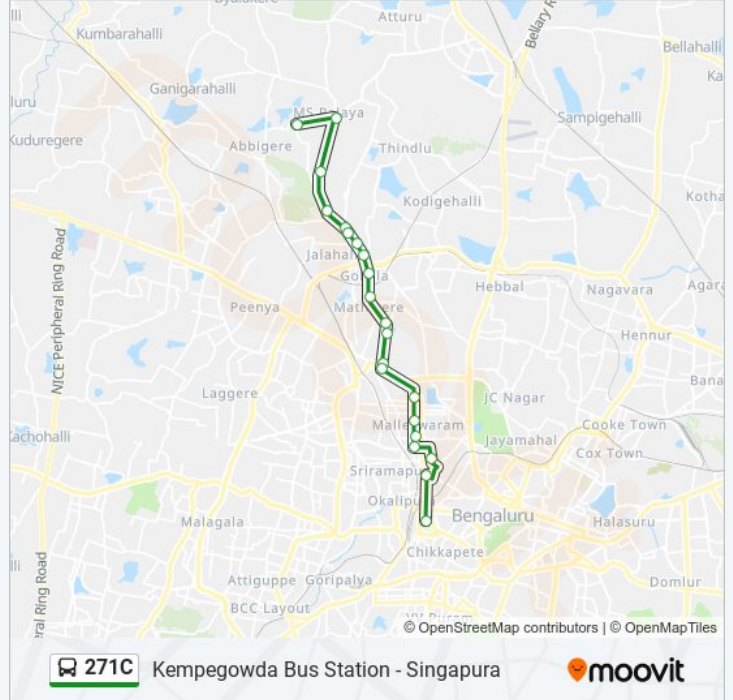

## Kempegowda Bus Station - Singapura

Get The App

The 271C bus line (Kempegowda Bus Station - Singapura) has 2 routes. For regular weekdays, their operation hours are: (1) Kempegowda Bus Station: 07:05 - 19:40(2) Singapura: 06:45 - 18:35  
Use the Moovit App to find the closest 271C bus station near you and find out when is the next 271C bus arriving.

### Direction: Kempegowda Bus Station

21 stops

[VIEW LINE SCHEDULE](#)

- Singapura
- M.S.Palya
- Jalahalli East
- Gangamma Circle
- H.M.T.Club House
- B.E.L.Market
- S.B.I.Bank B.E.L.Circle
- B.E.L.Circle
- Gokula
- Mathikere
- M.S.Ramaiah College
- Diwanarapalya
- Toll Gate Yeshwanthapura
- Yeshwanthpura Circle
- 18th Cross Malleshwaram
- 13th Cross Malleshwaram
- 8th Cross Malleshwaram
- Malleshwaram Circle
- Malleshwaram Link Road
- Central (Towards K.B.S.Majestic)
- Kempegowda Bus Station

### 271C bus Time Schedule

Kempegowda Bus Station Route Timetable:

Sunday	07:05 - 19:40
Monday	07:05 - 19:40
Tuesday	07:05 - 19:40
Wednesday	07:05 - 19:40
Thursday	07:05 - 19:40
Friday	07:05 - 19:40
Saturday	07:05 - 19:40

### 271C bus Info

**Direction:** Kempegowda Bus Station

**Stops:** 21

**Trip Duration:** 35 min

**Line Summary:**

**Direction: Singapura**

20 stops

[VIEW LINE SCHEDULE](#)