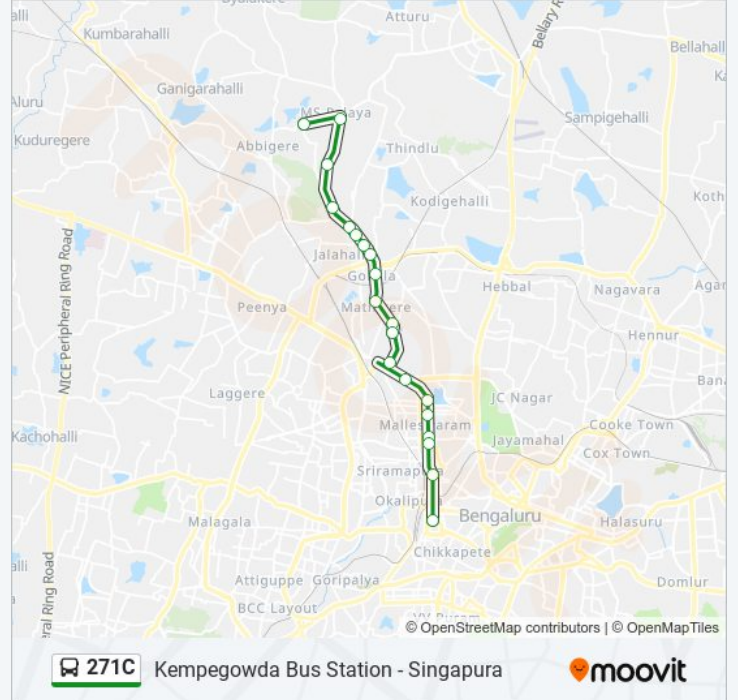

## Kempegowda Bus Station - Singapura

Get The App

The 271C bus line (Kempegowda Bus Station - Singapura) has 2 routes. For regular weekdays, their operation hours are: (1) Kempegowda Bus Station: 07:05 - 19:40(2) Singapura: 06:45 - 18:35  
Use the Moovit App to find the closest 271C bus station near you and find out when is the next 271C bus arriving.

### 271C bus Time Schedule

Kempegowda Bus Station Route Timetable:

Sunday	07:05 - 19:40
Monday	07:05 - 19:40
Tuesday	07:05 - 19:40
Wednesday	07:05 - 19:40
Thursday	07:05 - 19:40
Friday	07:05 - 19:40
Saturday	07:05 - 19:40

### 271C bus Info

**Direction:** Kempegowda Bus Station

**Stops:** 21

**Trip Duration:** 35 min

**Line Summary:**

**Direction: Singapura**

20 stops

[VIEW LINE SCHEDULE](#)

**271C bus Info**

**Direction:** Singapura

**Stops:** 20

**Trip Duration:** 34 min

**Line Summary:**

M.S.Palya

Singapura

271C bus time schedules and route maps are available in an offline PDF at [moovitapp.com](https://moovitapp.com). Use the [Moovit App](#) to see live bus times, train schedule or subway schedule, and step-by-step directions for all public transit in Bengaluru.