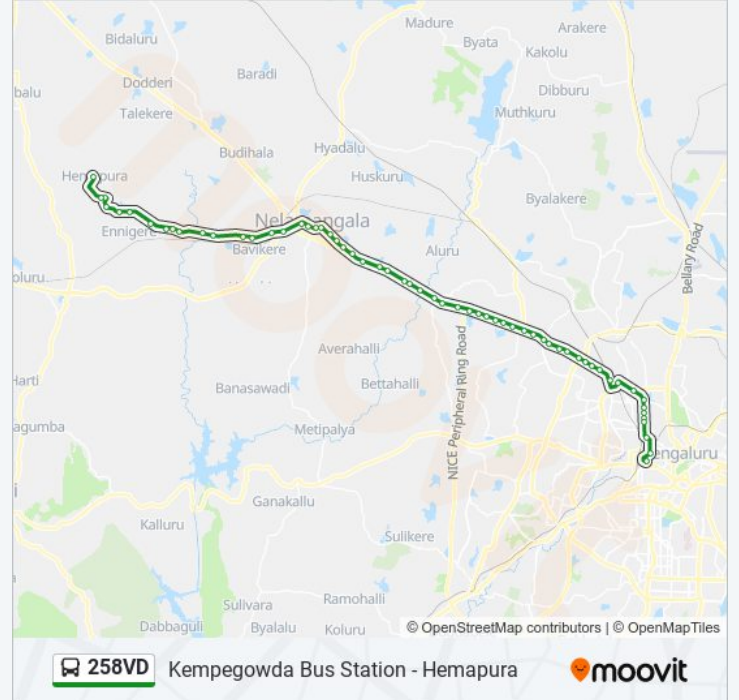

The 258VD bus line (Kempegowda Bus Station - Hemapura) has 2 routes. For regular weekdays, their operation hours are:

(1) Hemapura: 06:10 - 19:50(2) Kempegowda Bus Station: 04:30 - 17:55

Use the Moovit App to find the closest 258VD bus station near you and find out when is the next 258VD bus arriving.

Direction: Hemapura

60 stops

[VIEW LINE SCHEDULE](#)

Kempegowda Bus Station

Anand Rao Circle

Central (Towards Malleshwaram)

Malleshwaram Circle

8th Cross Malleshwaram

Chikka Puttaiahnapalya

Kambadakallu

Kuppemala
Bittasandra Colony
Bittasandra
Rangenahalli Colony
Rangenahalli
Hemapura

Direction: Kempegowda Bus Station

60 stops

[VIEW LINE SCHEDULE](#)

Hemapura
Rangenahalli
Rangenahalli Colony
Bittasandra
Bittasandra Colony
Kuppemala
Kambadakallu
Chikka Puttaiahnapalya
Chikkamaranahalli Colony
Thore Hosapalya Cross
Thorepalya
Hanumanthegowdanapalya
Yalachagere Cross
Gas Factory Kempalinganahalli
Kempalinganahalli
Kempalinganahalli Cross
Tumkur Road Junction
Tumkur Road Junction
Nelamangala Hunasemara
Nelamangala Bus Stand
Anjaneya Temple Nelamangala
T.B Nelamangala
Weavers Colony Nelamangala

258VD bus Time Schedule

Kempegowda Bus Station Route Timetable:

Sunday	04:30 - 17:55
Monday	04:30 - 17:55
Tuesday	04:30 - 17:55
Wednesday	04:30 - 17:55
Thursday	04:30 - 17:55
Friday	04:30 - 17:55
Saturday	04:30 - 17:55