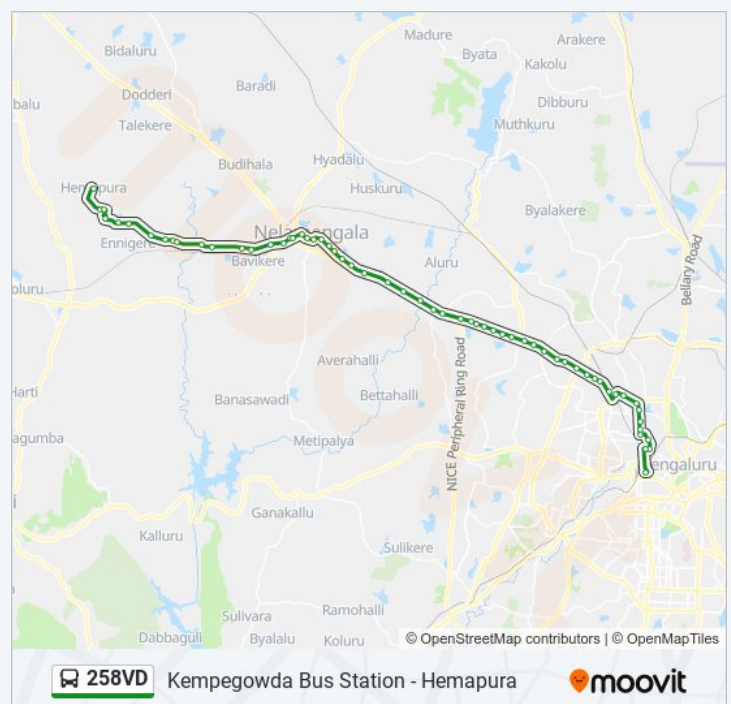

The 258VD bus line (Kempegowda Bus Station - Hemapura) has 2 routes. For regular weekdays, their operation hours are:

(1) Hemapura: 06:10 - 19:50(2) Kempegowda Bus Station: 04:30 - 17:55

Use the Moovit App to find the closest 258VD bus station near you and find out when is the next 258VD bus arriving.

258VD bus Time Schedule

Kempegowda Bus Station Route Timetable:

Sunday	04:30 - 17:55
Monday	04:30 - 17:55
Tuesday	04:30 - 17:55
Wednesday	04:30 - 17:55
Thursday	04:30 - 17:55
Friday	04:30 - 17:55
Saturday	04:30 - 17:55

258VD bus Info

Direction: Kempegowda Bus Station

Stops: 60

Trip Duration: 109 min

Line Summary:

Nursery Nelamangala

Binnamangala

Vishwa Shanti Ashrama