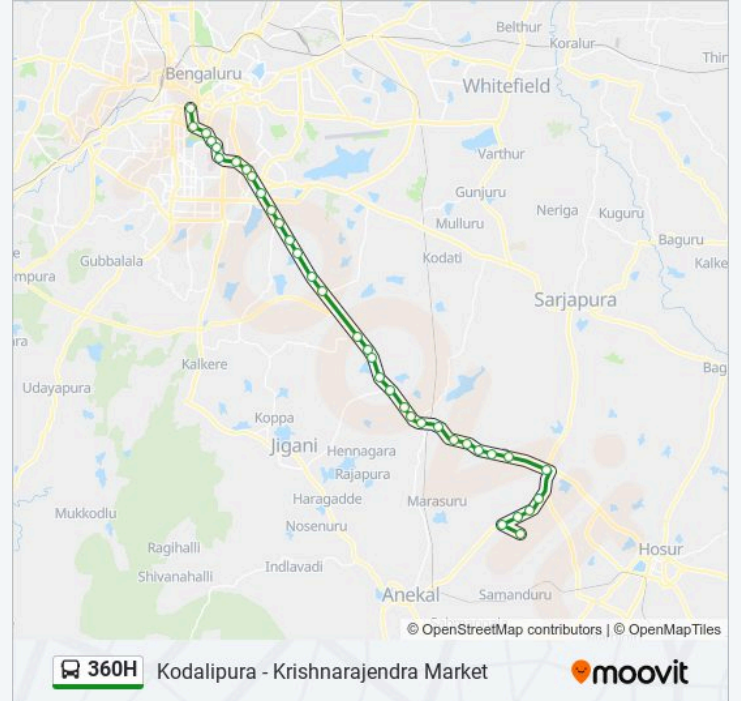

 **360H**

Kodalipura - Krishnarajendra Market

Get The App

The 360H bus line (Kodalipura - Krishnarajendra Market) has 2 routes. For regular weekdays, their operation hours are: (1) Kodalipura: 07:45 - 20:20(2) Krishnarajendra Market: 06:00 - 18:00

Konappana Agarhara

Electronic City

Veerasandra

360H bus Time Schedule

Kodalipura Route Timetable:

Sunday	07:45 - 20:20
Monday	07:45 - 20:20
Tuesday	07:45 - 20:20
Wednesday	07:45 - 20:20
Thursday	07:45 - 20:20
Friday	07:45 - 20:20
Saturday	07:45 - 20:20

Lakkasandra

Wilson Garden 7th Cross

Hop Coms / Lalbagh

Lalbagh Main Gate

Town Hall

360H bus time schedules and route maps are available in an offline PDF at moovitapp.com. Use the Moovit App to see live bus times, train schedule or subway schedule, and step-by-step directions for all public transit in Bengaluru.