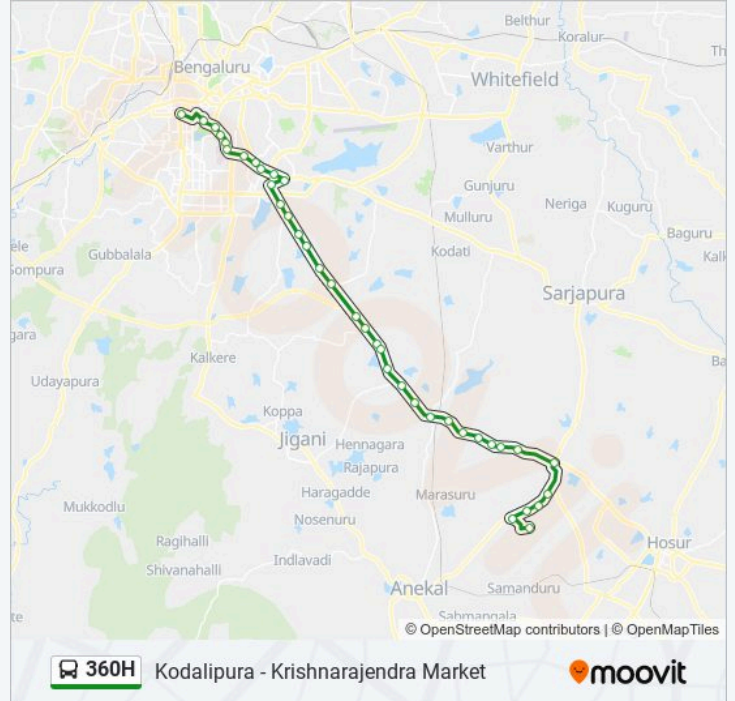

Konappana Agarhara

Electronic City

Veerasandra

360H bus Time Schedule

Kodalipura Route Timetable:

Sunday	07:45 - 20:20
Monday	07:45 - 20:20
Tuesday	07:45 - 20:20
Wednesday	07:45 - 20:20
Thursday	07:45 - 20:20
Friday	07:45 - 20:20
Saturday	07:45 - 20:20

360H bus Info

Direction: Kodalipura

Stops: 38

Trip Duration: 75 min

Line Summary:

Huskur Gate

Hebbagodi

Bommasandra

Attibele Circle

Arehalli

Bhakthipura

Harohalli

Mayasandra

Kodalipura

Direction: Krishnarajendra Market

36 stops