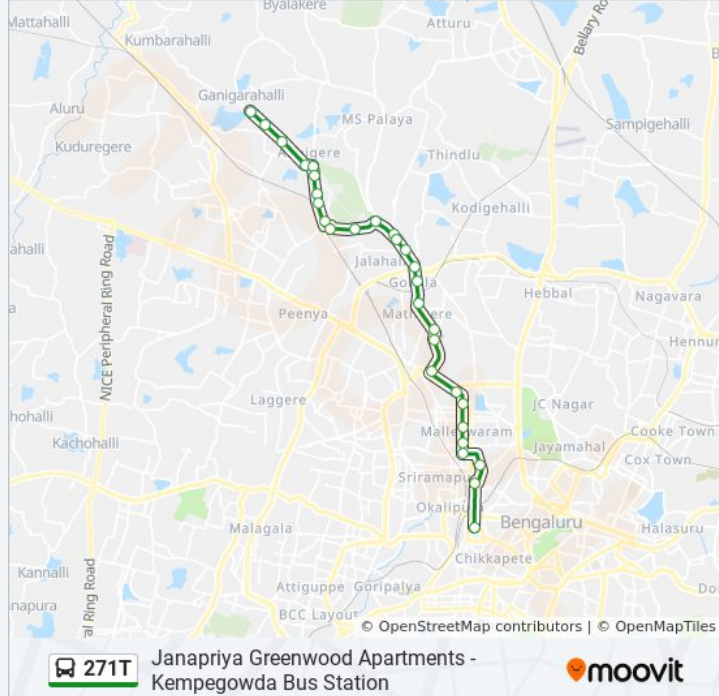

271T bus Info

Direction: Kempegowda Bus Station

Stops: 29

Trip Duration: 44 min

Line Summary:

M.S.Ramaiah College

Diwanarapalya

Toll Gate Yeshwanthapura

Tata Institute - Sankey Road

18th Cross Malleshwaram

13th Cross Malleshwaram

8th Cross Malleshwaram

Malleshwaram Circle

Malleshwaram Link Road

Central (Towards K.B.S.Majestic)

Kempegowda Bus Station