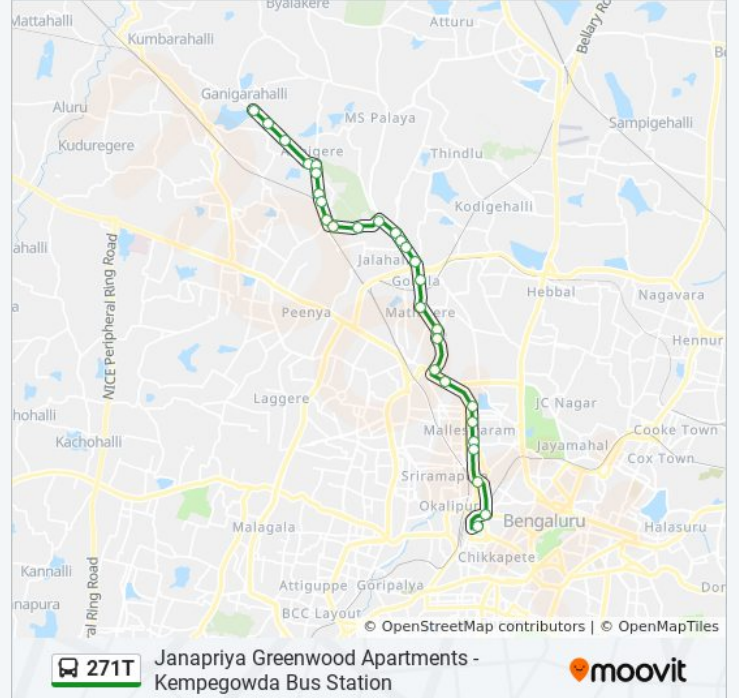

271T bus Time Schedule

Janapriya Greenwood Apartments Route Timetable:

Sunday	05:30 - 21:05
Monday	05:30 - 21:05
Tuesday	05:30 - 21:05
Wednesday	05:30 - 21:05
Thursday	05:30 - 21:05
Friday	05:30 - 21:05
Saturday	05:30 - 21:05

271T bus Info

Direction: Janapriya Greenwood Apartments

Stops: 29

Trip Duration: 45 min

Line Summary:

S.R.S.Mathikere

Kammagondanahalli Rama Temple

W.I.M.A.C.Junction

Abbigere Cross

Abbigere Dinne

Kempegowda Garden

Somashettyhalli Cross

Janapriya Greenwood Apartments

Direction: Kempegowda Bus Station

29 stops

[VIEW LINE SCHEDULE](#)