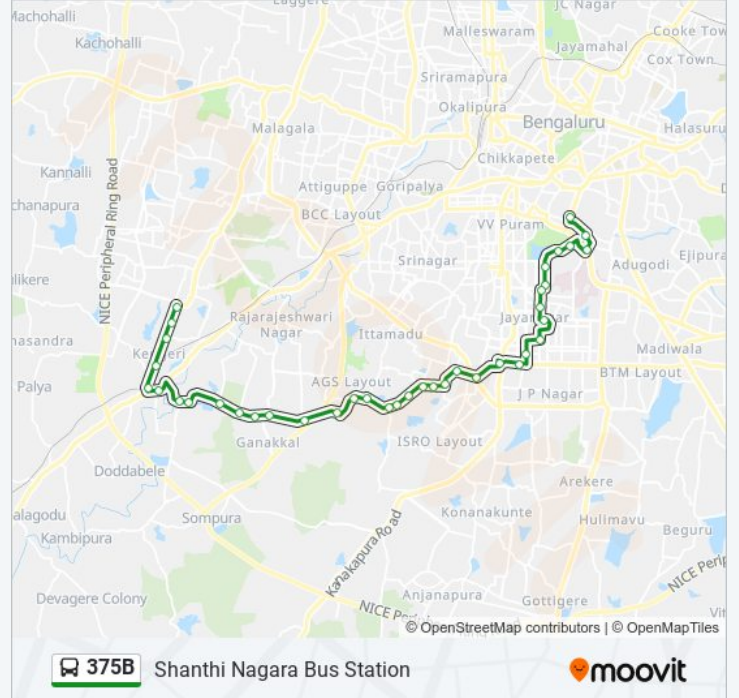

375B bus Info

Direction: Shanthi Nagara Bus Station

Stops: 38

Trip Duration: 53 min

Line Summary:

Kadirenahalli Village

Kadirenahalli Cross

Banashankari Bus Station

Sangam Circle

Jayanagara 40th Cross

Jayanagara Telephone Exchange

Jayanagara T.T.M.C.

Jayanagara 3rd Block

Madhavan Park

Rani Sarala Devi College

Ashoka Pillar

Siddapura

Mallige Hospital

Wilson Garden 10th Cross

Wilson Garden Police Station

Shanthinagara

Direction: Shirke Khb Quarters

39 stops

[VIEW LINE SCHEDULE](#)