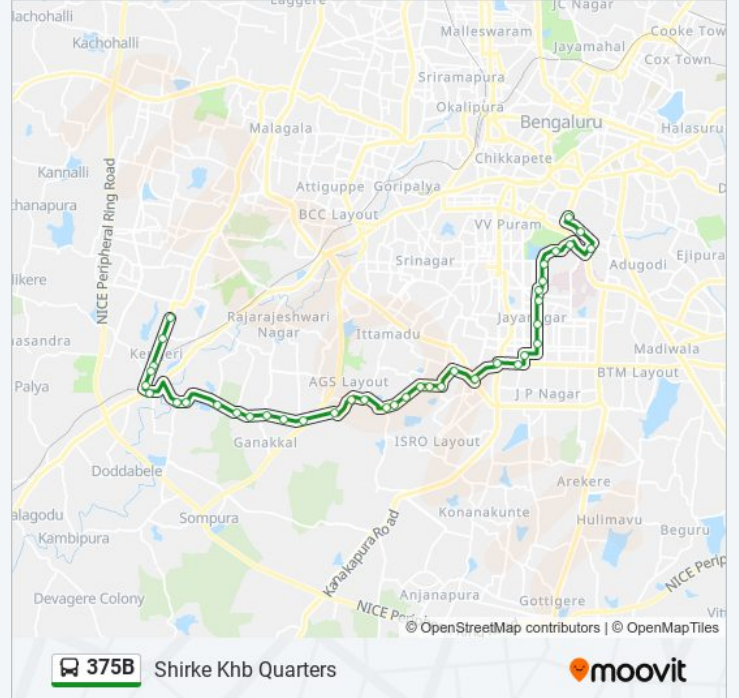

Banashankari Bus Station

Kadirenahalli Cross

Kadirenahalli Village

Prarthana School

Gowdanapalya

Chikkallasandra Aralimara

Chikkallasandra Bank Colony

K.R.Hospital Uttarahalli

Uttarahalli

Arehalli

Uttarahalli Water Tank

Pattamma Temple Uttarahalli

Channasandra

Channasandra Colony

Indo American Hybrid Farm

Srinivasapura

Omkar Hills

B.G.S.Hospital

Ashrama Savandarbar

Junction Of Gollahalli Road

Kengeri Police Station

Kengeri Ganesh Temple

Kengeri Post Office

Kengeri Railway Station

Kengeri Satellite Town

Kengeri Church

375B bus time schedules and route maps are available in an offline PDF at moovitapp.com. Use the [Moovit App](#) to see live bus times, train schedule or subway schedule, and step-by-step directions for all public transit in Bengaluru.

[About Moovit](#) • [MaaS Solutions](#) • [Supported Countries](#) • [Mooviter Community](#)

© 2024 Moovit - All Rights Reserved

Check Live Arrival Times