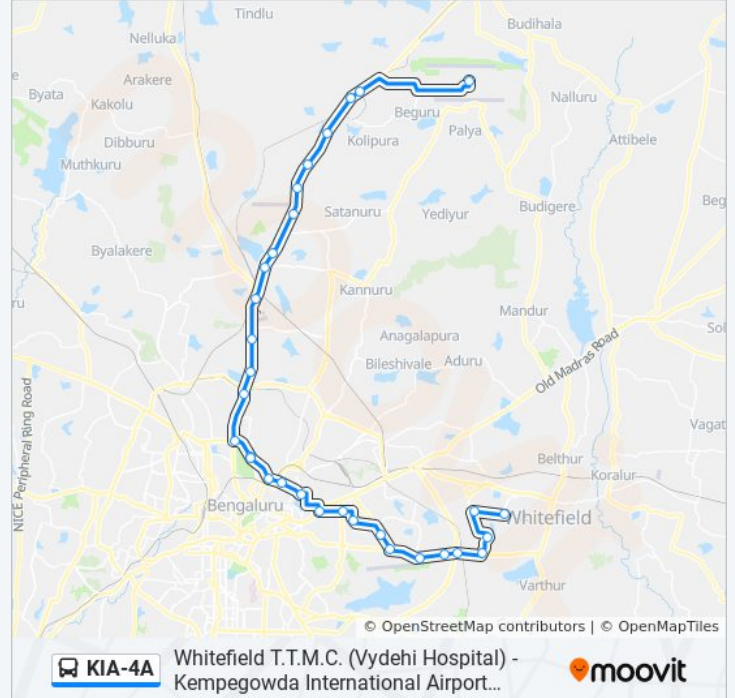

Mekhri Circle

J.C.Nagara

Nandi Durga Road

Millers Road

Coles Park

M.E.G.Center (Halasuru Lake)

Halasuru

Indiranagara Police Station / K.F.C.

Tippasandra

Jeevan Bheema Nagara

H.A.L.Main Gate

H.A.L.Kalyana Mantapa

Marathahalli

Marathahalli Bridge

Kundalahalli

A.E.C.S.Layout

Graphite India

Whitefield Bus Station (Vydehi Hospital)

KIA-4A bus time schedules and route maps are available in an offline PDF at moovitapp.com. Use the [Moovit App](#) to see live bus times, train schedule or subway schedule, and step-by-step directions for all public transit in Bengaluru.

[About Moovit](#) • [MaaS Solutions](#) • [Supported Countries](#) • [Mooviter Community](#)

© 2024 Moovit - All Rights Reserved

Check Live Arrival Times