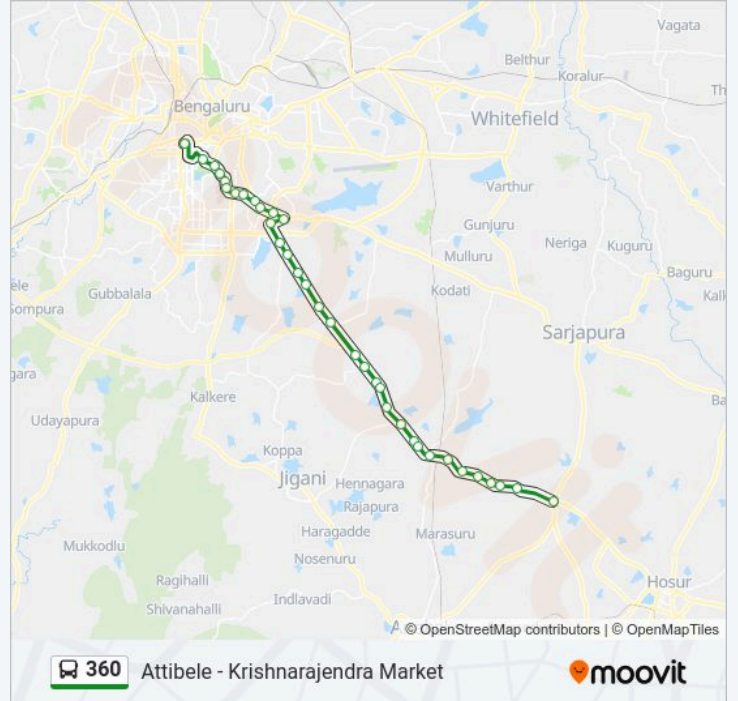

360 bus Info

Direction: Attibele

Stops: 35

Trip Duration: 64 min

Line Summary:

Veerasandra

Huskur Gate

Hebbagodi

Guestline Hotel

Yadavanahalli

Attibele Circle

Direction: Krishnarajendra Market

34 stops

[VIEW LINE SCHEDULE](#)

Attibele Bus Stand

Yadavanahalli