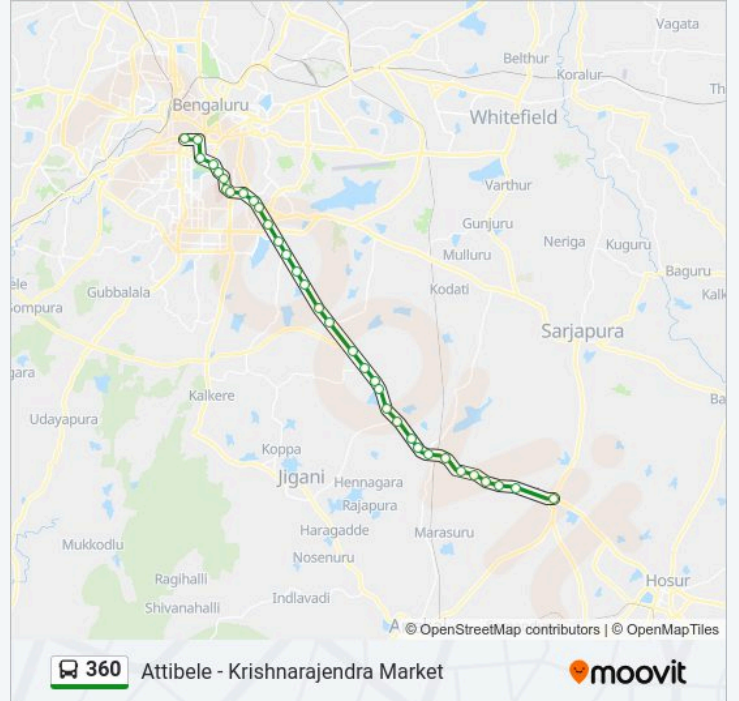

 360

Attibele - Krishnarajendra Market

Get The App

The 360 bus line (Attibele - Krishnarajendra Market) has 2 routes. For regular weekdays, their operation hours are:
(1) Attibele: 06:50 - 21:05(2) Krishnarajendra Market: 04:40 - 18:35
Use the Moovit App to find the closest 360 bus station near you and find out when is the next 360 bus arriving.

360 bus Info

Direction: Krishnarajendra Market

Stops: 34

Trip Duration: 63 min

Line Summary:

Konappana Agarhara

Hosa Road

Singasandra

Bengaluru Dairy Circle

Nimhans Hospital

Lakkasandra

Wilson Garden 7th Cross

Hop Coms / Lalbagh

Lalbagh Main Gate

Town Hall

Krishnarajendra Market