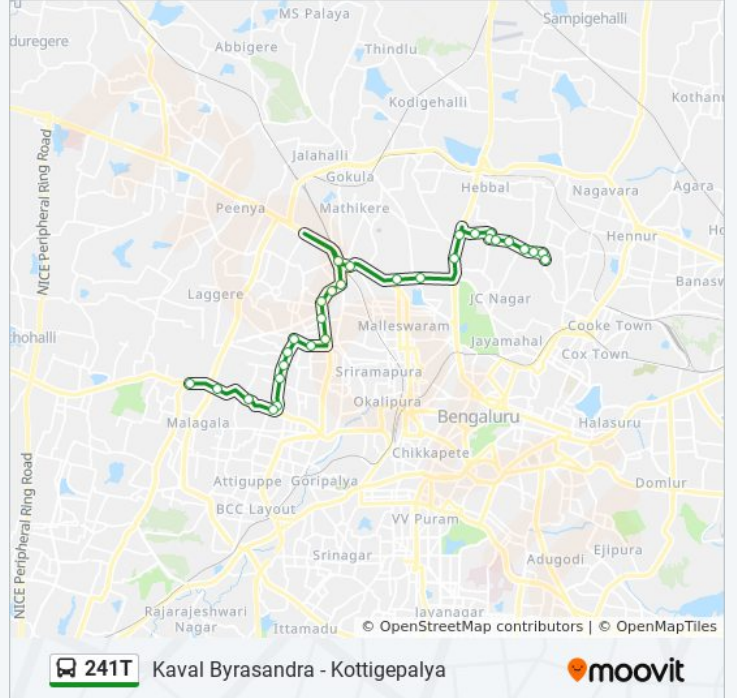

R. T.Nagara

H.M.T.Layout (R.T.Nagara)

1st Main Road, 3/2

Sultanpalya Cross Pushpanjali Talkies

P&T Quarters

Manjushree Hospital

Kaval Byrasandra

Direction: Kottigepalya

26 stops

[VIEW LINE SCHEDULE](#)

Kaval Byrasandra

P&T Quarters

Sultanpalya Cross Pushpanjali Talkies

Dinnur Main Road

H.M.T.Layout (R.T.Nagara)

R. T.Nagara

Vasanthappa Block

C.B.I.

Mekhri Circle

C.P.R.I.

Tata Institute

Yeshwanthapura Bus Station

Government Soap Factory

Iskcon Temple

Mahalakshmi Layout Entrance

Navarang Theatre

Modi Hospital

Shankar Mutt

241T bus Time Schedule

Kottigepalya Route Timetable:

Sunday	19:30
Monday	19:30
Tuesday	19:30
Wednesday	19:30
Thursday	19:30
Friday	19:30
Saturday	19:30

241T bus Info

Direction: Kottigepalya

Stops: 26

Trip Duration: 38 min

Line Summary: