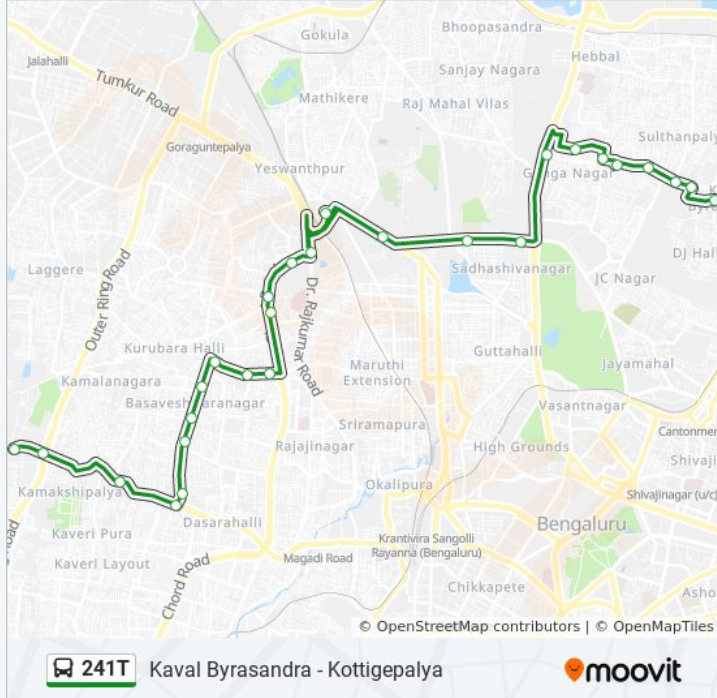

Water Tank Kamalanagara

8th Main Kamalanagara

Havanur Circle

K.H.B. Colony / Unani Hospital

K.H.B.Colony

Kamakshipalya

Sumanahalli

Kottigepalya

241T bus time schedules and route maps are available in an offline PDF at moovitapp.com. Use the [Moovit App](#) to see live bus times, train schedule or subway schedule, and step-by-step directions for all public transit in Bengaluru.

[About Moovit](#) • [MaaS Solutions](#) • [Supported Countries](#) • [Mooviter Community](#)

© 2024 Moovit - All Rights Reserved

Check Live Arrival Times