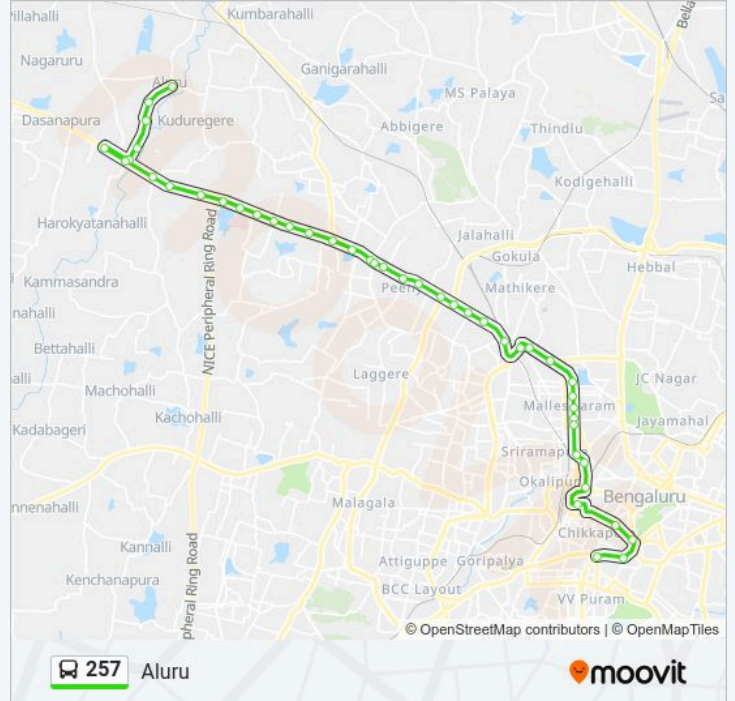

Makali

Makali Government High School

Heggadadevanapura

Patel Thota Aluru

Aluru

**Direction: K.R.Market**

41 stops

[VIEW LINE SCHEDULE](#)