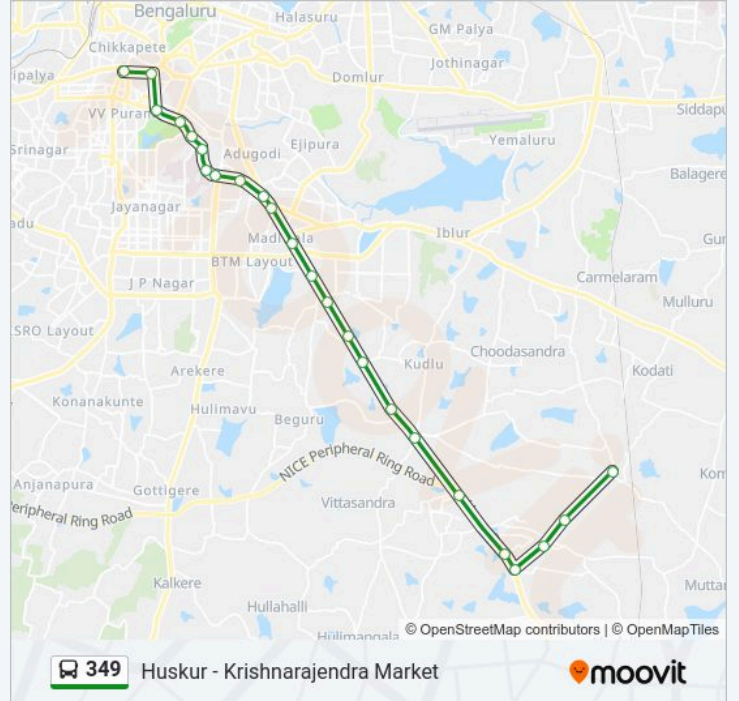

Lakkasandra

Wilson Garden 7th Cross

Hop Coms / Lalbagh

Lalbagh Main Gate

Town Hall

Krishnarajendra Market

349 bus time schedules and route maps are available in an offline PDF at moovitapp.com. Use the Moovit App to see live bus times, train schedule or subway schedule, and step-by-step directions for all public transit in Bengaluru.

© 2024 Moovit - All Rights Reserved