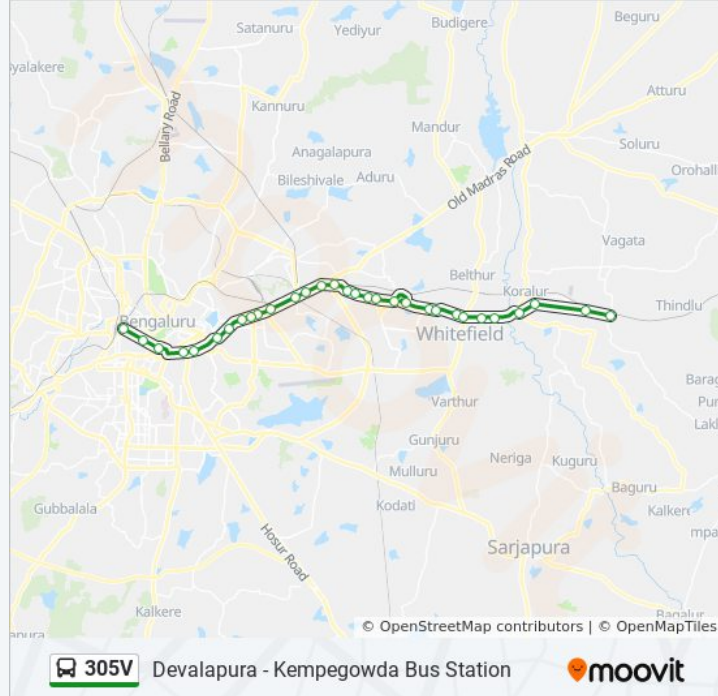

Mahadevapura

B Narayanapura

K.R.Puram Metro Station

Tin Factory

Benniganahalli

N.G.E.F.

Swamy Vivekananda Metro Station / Isolation Hospital

Binnamangala (Indiranagara R.T.O.Office)

Depot 6 Indiranagara

Halasuru

Lido

Life Style

Richmond Circle

Pallavi Talkies

Mysore Bank

Kempegowda Bus Station

305V bus time schedules and route maps are available in an offline PDF at moovitapp.com. Use the [Moovit App](#) to see live bus times, train schedule or subway schedule, and step-by-step directions for all public transit in Bengaluru.

[About Moovit](#) • [MaaS Solutions](#) • [Supported Countries](#) • [Mooviter Community](#)

© 2024 Moovit - All Rights Reserved

Check Live Arrival Times