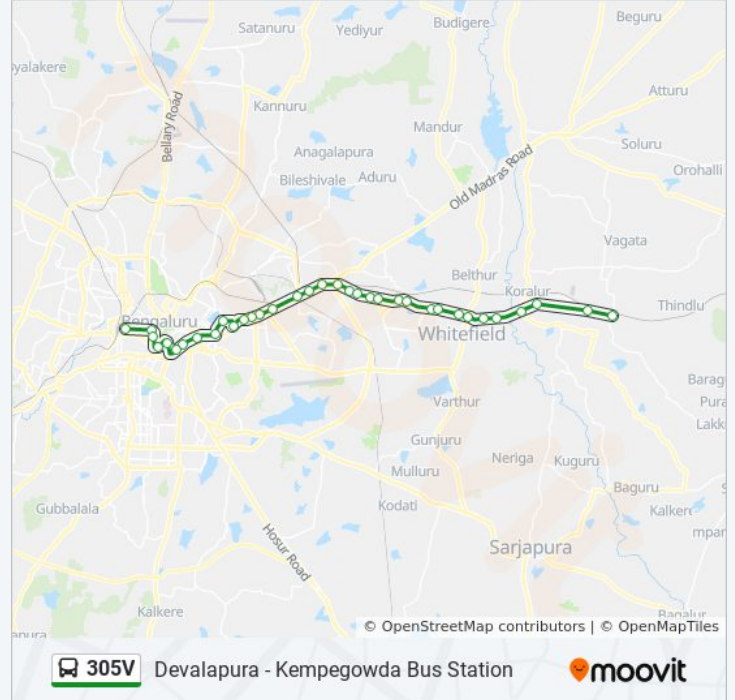

Devalapura - Kempegowda Bus Station

Get The App

The 305V bus line (Devalapura - Kempegowda Bus Station) has 2 routes. For regular weekdays, their operation hours are:

(1) Devalapura: 06:35 - 20:45(2) Kempegowda Bus Station: 05:00 - 19:00

Use the Moovit App to find the closest 305V bus station near you and find out when is the next 305V bus arriving.

Direction: Devalapura

35 stops

[VIEW LINE SCHEDULE](#)

- Kempegowda Bus Station
- Maharani College
- K.R.Circle Corporation
- St.Joseph Boys High School Malya Hospital
- Richmond Circle (Bishop Coton Girls High School)
- St.Joseph College
- Mayo Hall
- Begum Mahal
- Philips Millenium Halasuru
- Halasuru
- Depot 6 Indiranagara
- Binnamangala (Indiranagara R.T.O.Office)
- Swamy Vivekananda Metro Station / Isolation Hospital
- N.G.E.F.
- Benniganahalli
- Tin Factory
- K.R.Puram Metro Station
- B Narayanapura
- Mahadevapura
- Singayyanapalya

305V bus Info

Direction: Devalapura

Stops: 35

Trip Duration: 62 min

Line Summary:

Garudacharpalya

Brook Steel E.S.I.

Hoodi

Karnataka State Ware Housing Godown

Biscuits Factory

Devalapura

Direction: Kempegowda Bus Station

31 stops

[VIEW LINE SCHEDULE](#)

Devalapura

Biscuits Factory