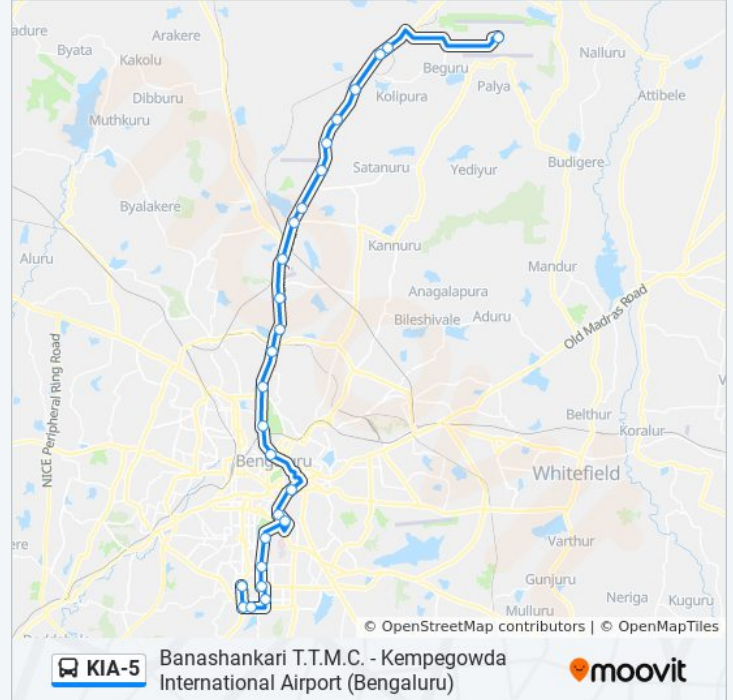

Stops: 28

Trip Duration: 101 min

Line Summary:

Indian Air Force Yelahanka

Hunasamaranahalli

Bettahalasuru Cross

Chikkajala

Sadahalli Gate

Navayuga Toll Airport Road

Trumpet (K.I.A)

Cargo Village

D.H.F.L.

Kempegowda International Airport

KIA-5 bus time schedules and route maps are available in an offline PDF at moovitapp.com. Use the [Moovit App](#) to see live bus times, train schedule or subway schedule, and step-by-step directions for all public transit in Bengaluru.