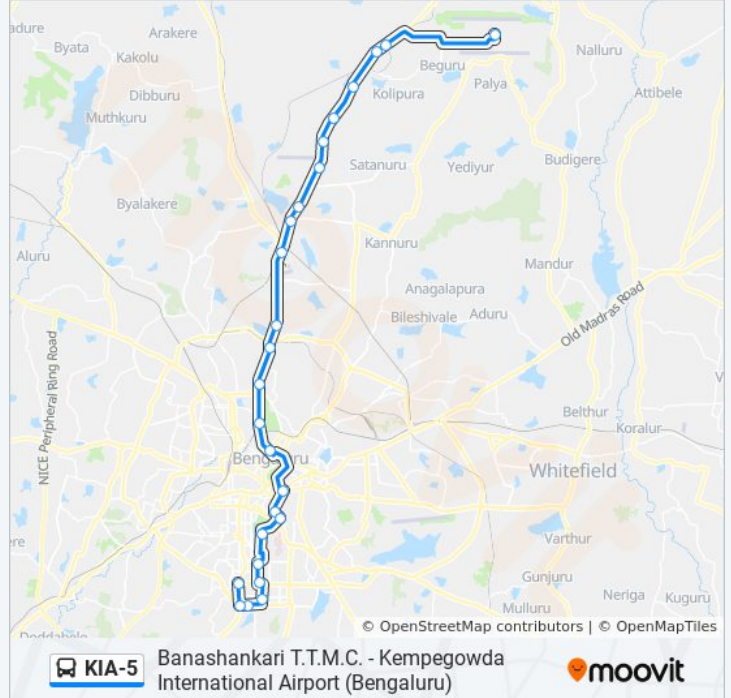

KIA-5 bus Time Schedule

Banashankari Bus Station Route Timetable:

Sunday	24 hours
Monday	24 hours
Tuesday	24 hours
Wednesday	24 hours
Thursday	24 hours
Friday	24 hours
Saturday	24 hours

KIA-5 bus Info

Direction: Banashankari Bus Station

Stops: 28

Trip Duration: 101 min

Line Summary:

Ashoka Pillar

Jayanagara T.T.M.C.

5th Block Jayanagara

Rv Dental College

J.P.Nagara 6th Phase

Ilyas Nagara Junction

Banashankari Bus Station

Direction: Kempegowda International Airport

28 stops

[VIEW LINE SCHEDULE](#)

Banashankari Bus Station

J.P.Nagara 6th Phase

Rv Dental College