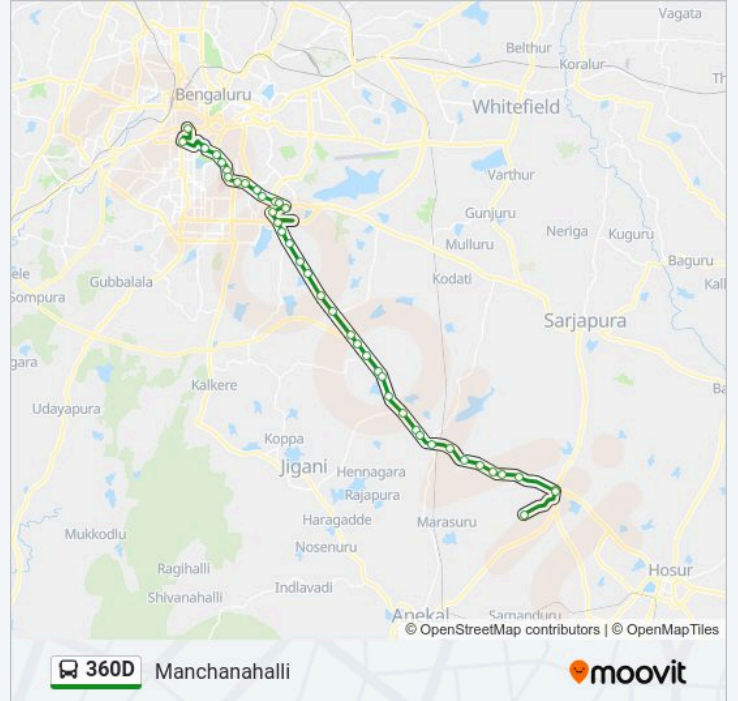

Madiwala

Central Silk Board

Roopena Agrahara

Bommanahalli

Garvebhavi Palya

Kudlu Gate

Singasandra

Hosa Road

Electronic City P.E.S.I.T College

Konappana Agrahara

Electronic City

Veerasandra

Huskur Gate

Hebbagodi

Bommasandra

B.T.L.College

Hennagara Gate

Chandapura

Hale Chandapura

Tirumagondanahalli

Neraluru Cross

Guddahatti Cross

Guestline Hotel

Yadavanahalli

Attibele Circle

Attibele

Manchanahalli

360D bus time schedules and route maps are available in an offline PDF at moovitapp.com. Use the Moovit App to see live bus times, train schedule or subway schedule, and step-by-step directions for all public transit in Bengaluru.

© 2024 Moovit - All Rights Reserved