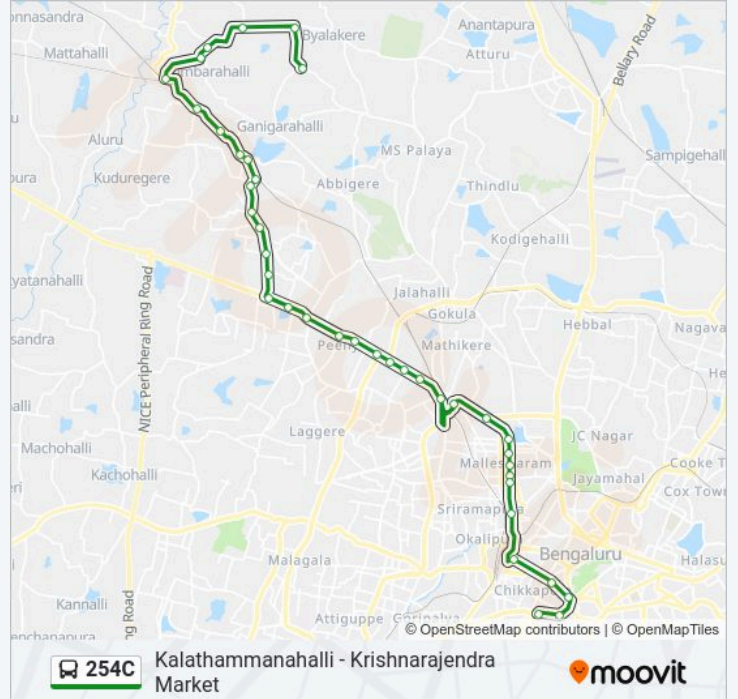

Dwarakanagara

Soladevanahalli Police Station

Tharabanahalli

Kumbarahalli Cross

Shabari Nagara

Siluvepura

Raghavendra Dhama

Kalathammanahalli

Direction: Krishnarajendra Market

42 stops

[VIEW LINE SCHEDULE](#)

Kalathammanahalli

Raghavendra Dhama

Siluvepura

Shabari Nagara

Kumbarahalli Cross