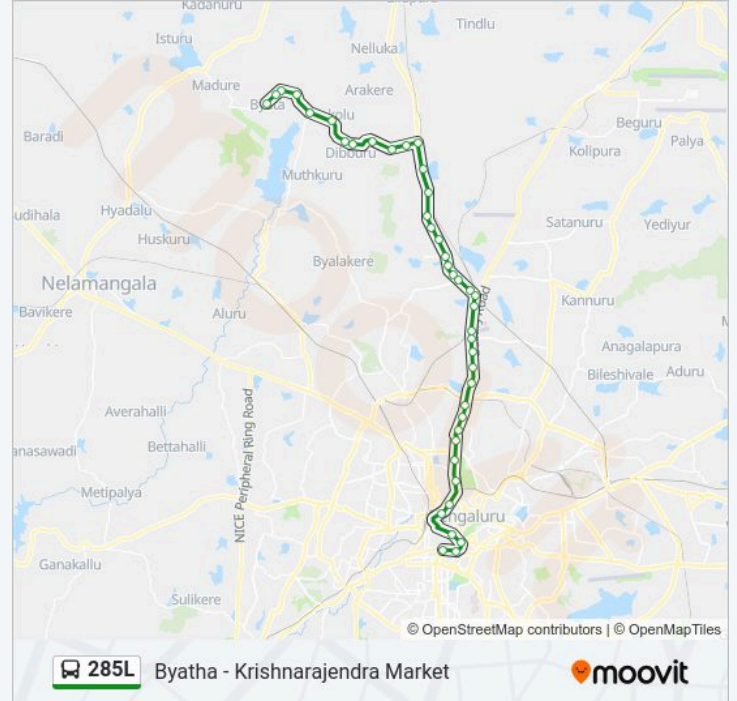

Direction: Krishnarajendra Market

42 stops

[VIEW LINE SCHEDULE](#)

Byatha

Kamakshipura

Karlapura Gate

Sonnenahalli

Sonnenahalli Government Hospital