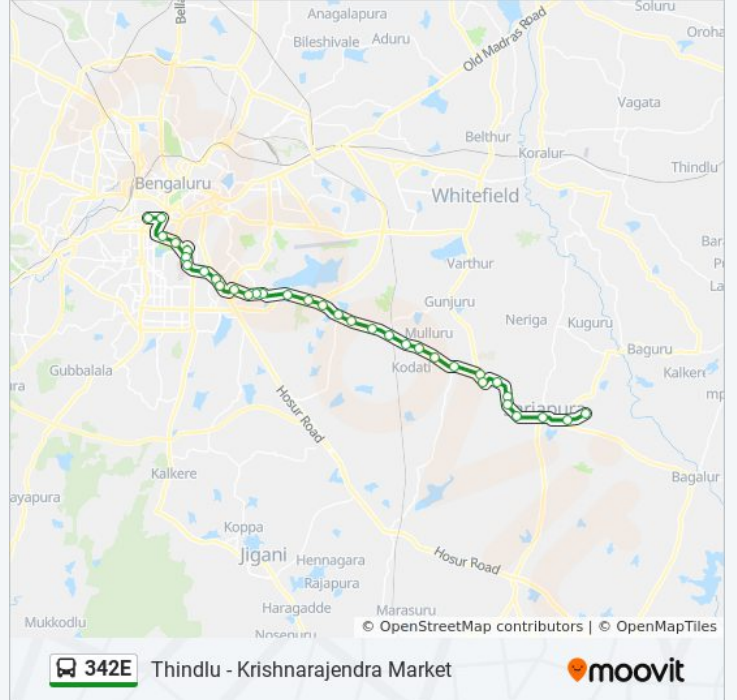

John Fowler
Koramangala Water Tank
St Johns Hospital
Hosur Road Junction
Muneshwara Temple
Nimhans Hospital
Lakkasandra
Wilson Garden 12th Cross
Hop Coms / Lalbagh
Lalbagh Main Gate
Town Hall
Krishnarajendra Market

Direction: Thindlu

34 stops

[VIEW LINE SCHEDULE](#)

Krishnarajendra Market
Lalbagh Main Gate
Hop Coms / Lalbagh
Wilson Garden 7th Cross
Lakkasandra
Nimhans Hospital
Bengaluru Dairy Circle
Muneshwara Temple
Hosur Road Junction
St Johns Hospital
Koramangala Water Tank
John Fowler
Koramangala
Jakkasandra
Agara Junction (Ring Road)
Ibbaluru
Bellandur Gate

342E bus Time Schedule

Thindlu Route Timetable:

Sunday	7:05 AM - 6:45 PM
Monday	7:05 AM - 6:45 PM
Tuesday	7:05 AM - 6:45 PM
Wednesday	7:05 AM - 6:45 PM
Thursday	7:05 AM - 6:45 PM
Friday	7:05 AM - 6:45 PM
Saturday	7:05 AM - 6:45 PM

342E bus Info

Direction: Thindlu

Stops: 34

Trip Duration: 73 min

Line Summary: