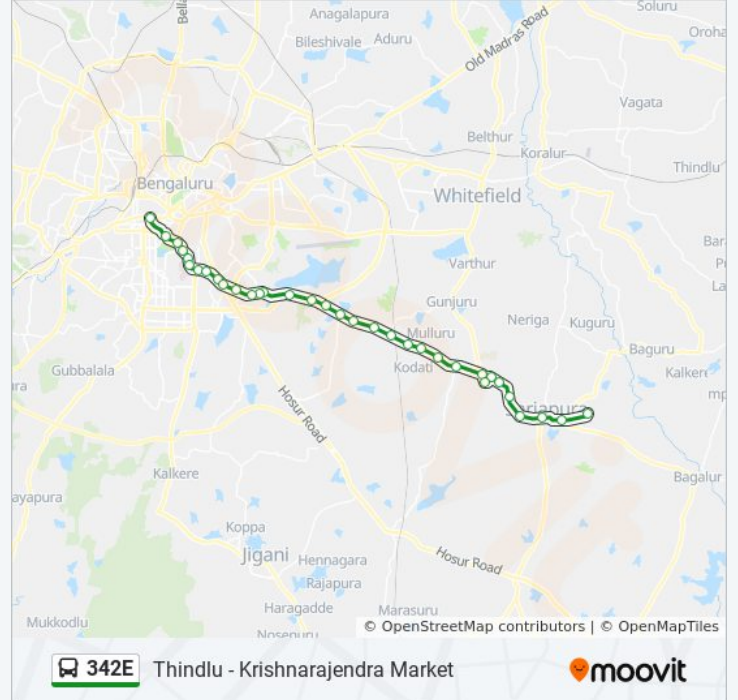

Chambenahalli

Yamare

Somapura Gate

Sarjapura Circle

Chikka Thirupathi Cross

Thindlu Sarjapura

342E bus time schedules and route maps are available in an offline PDF at moovitapp.com. Use the [Moovit App](#) to see live bus times, train schedule or subway schedule, and step-by-step directions for all public transit in Bengaluru.