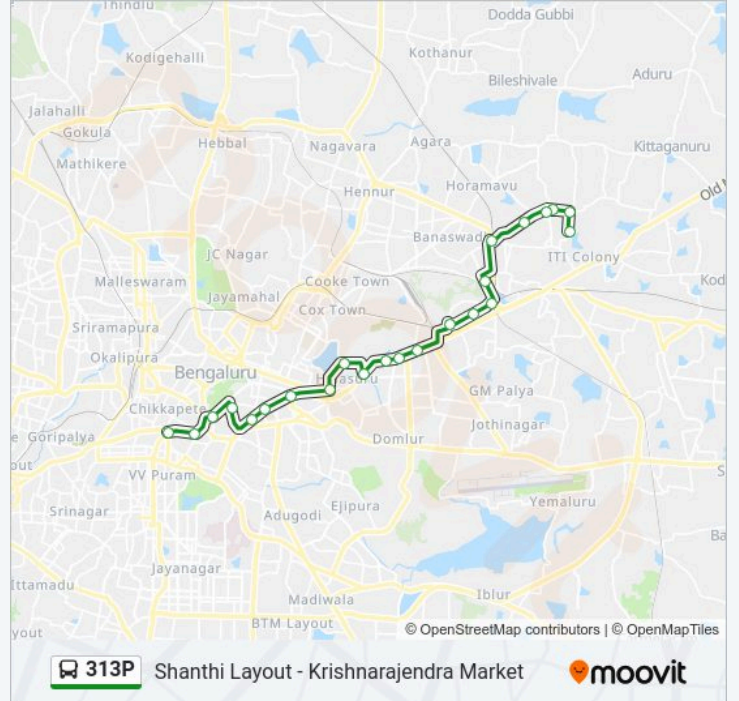

Muneshwara Nagara

Koshys Hospital Kalkere

Kalkere Cross

Akshayanagara

Shanthi Layout

313P bus time schedules and route maps are available in an offline PDF at moovitapp.com. Use the Moovit App to see live bus times, train schedule or subway schedule, and step-by-step directions for all public transit in Bengaluru.

© 2024 Moovit - All Rights Reserved