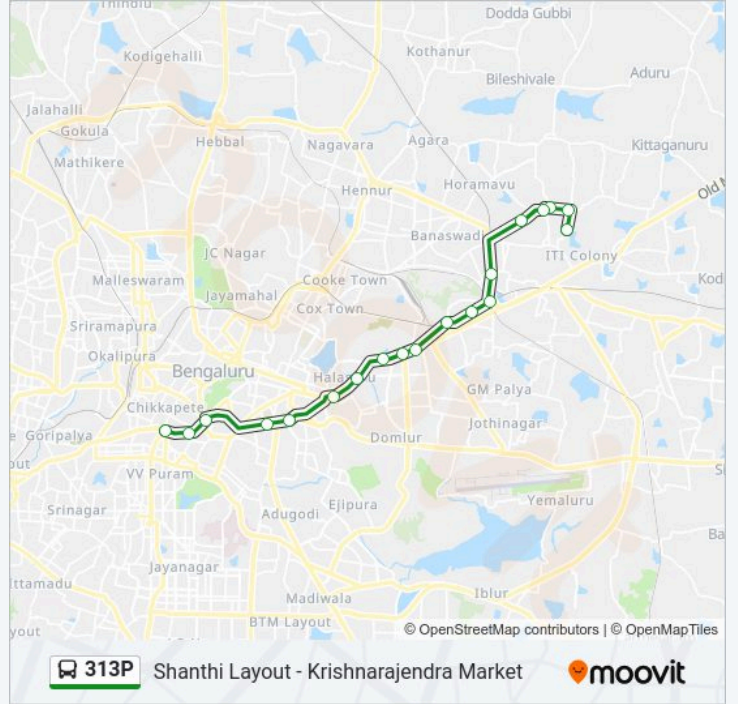

### 313P bus Time Schedule

Krishnarajendra Market Route Timetable:

Sunday	08:20 - 16:40
Monday	08:20 - 16:40
Tuesday	08:20 - 16:40
Wednesday	08:20 - 16:40
Thursday	08:20 - 16:40
Friday	08:20 - 16:40
Saturday	08:20 - 16:40

### 313P bus Info

**Direction:** Krishnarajendra Market

**Stops:** 19

**Trip Duration:** 32 min

**Line Summary:**

**Direction: Shanthi Layout**

23 stops

[VIEW LINE SCHEDULE](#)