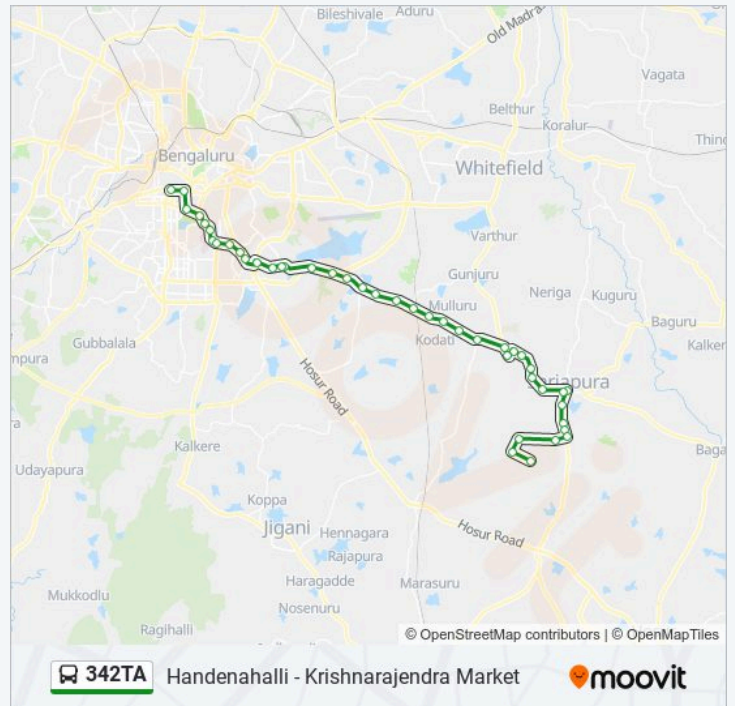

Direction: Krishnarajendra Market

Stops: 43

Trip Duration: 75 min

Line Summary:

Sarjapura

Sarjapura Circle

Somapura Gate

Crystal Apartment Sarjapura Road

Yamare

Chambenahalli

Thigalara Chowdenahalli Cross

Dommasandra

Dommasandra Circle

Muttanalluru Cross

Sulikunte

Kodathi Gate

Sarjapura Wipro Campus

Karmelaram Cross

Doddakannalli

Junnasandra Cross Sarjapura Road

Kaikodrahalli

Bellandur Gate

Ibbaluru

Agara Junction (Ring Road)

Koramangala 1st Block

Koramangala

St Francis College / John Fowler

Koramangala Water Tank

St Johns Hospital

Hosur Road Junction

Muneshwara Temple

Bengaluru Dairy Circle

Nimhans Hospital

Lakkasandra

Wilson Garden 7th Cross

Hop Coms / Lalbagh