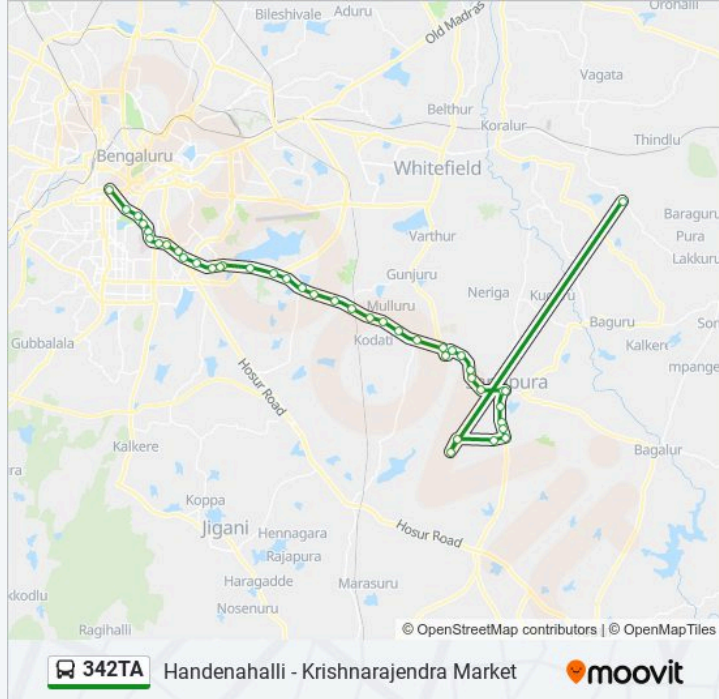

Boorugunte

Billapura

Indus International School

Bikkanahosahalli

Sollepura

Handenahalli

Direction: Krishnarajendra Market

43 stops

[VIEW LINE SCHEDULE](#)

Handenahalli Attibele

Sollepura

Bikkanahosahalli

Indus International School

Billapura

Boorugunte

Garments Factory Borugunte

342TA bus Info

Direction: Krishnarajendra Market

Stops: 43

Trip Duration: 75 min

Line Summary:

Sarjapura

Sarjapura Circle

Somapura Gate