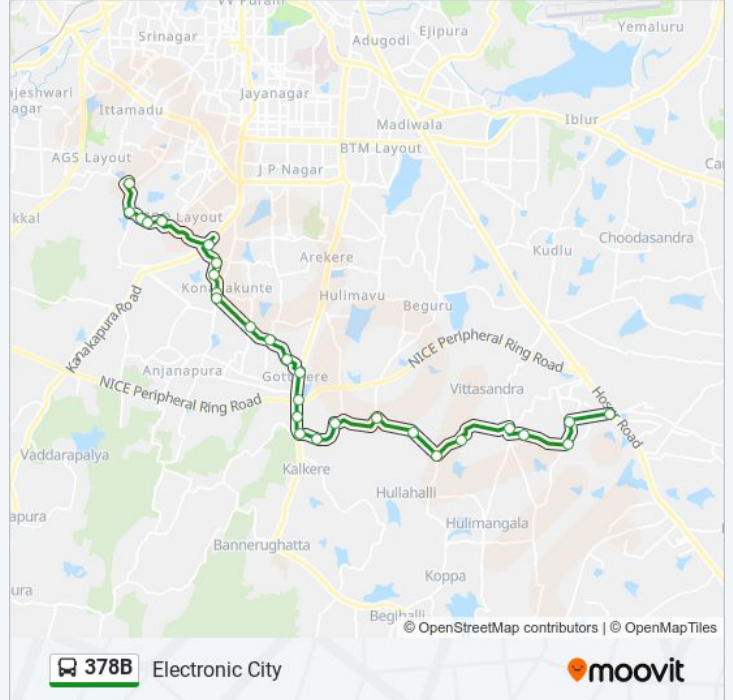

378B bus Info

Direction: Electronic City

Stops: 28

Trip Duration: 45 min

Line Summary:

Bettadasanapura

Dodda Thogur Cross

Neeladri Nagar

Wipro Gate Shikaripalya Cross

B.H.E.L. (Towards Electronic City Junction)

Electronic City

Direction: Uttarahalli

26 stops

[VIEW LINE SCHEDULE](#)

Electronic City

B.H.E.L. (Towards Electronic City Wipro Gate)