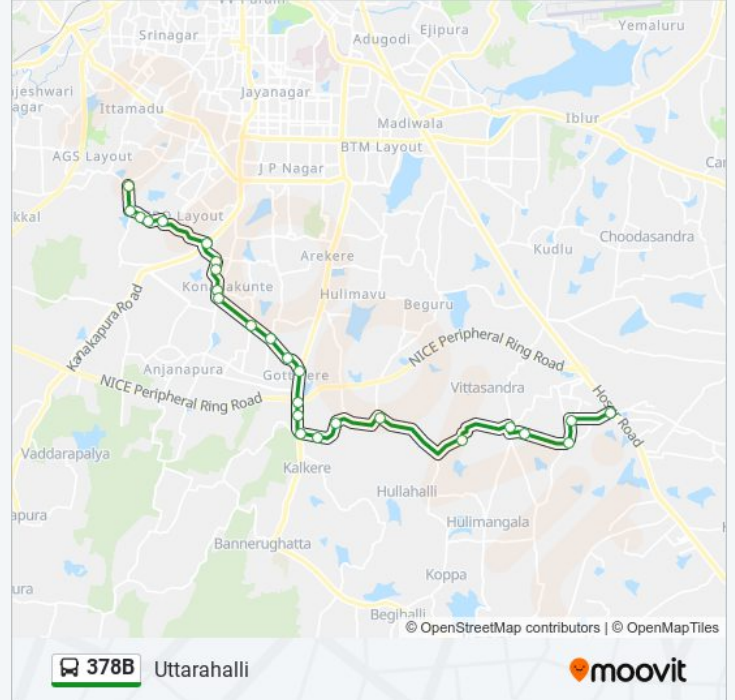

Sowdamini Kalyana Mantapa

Konanakunte

Konanakunte Cross

Vasanthapura Temple

Yadamma Nagara

K.E.B.Subramanyapura

Post Office Subramanyapura

Uttarahalli

378B bus time schedules and route maps are available in an offline PDF at moovitapp.com. Use the Moovit App to see live bus times, train schedule or subway schedule, and step-by-step directions for all public transit in Bengaluru.

© 2024 Moovit - All Rights Reserved