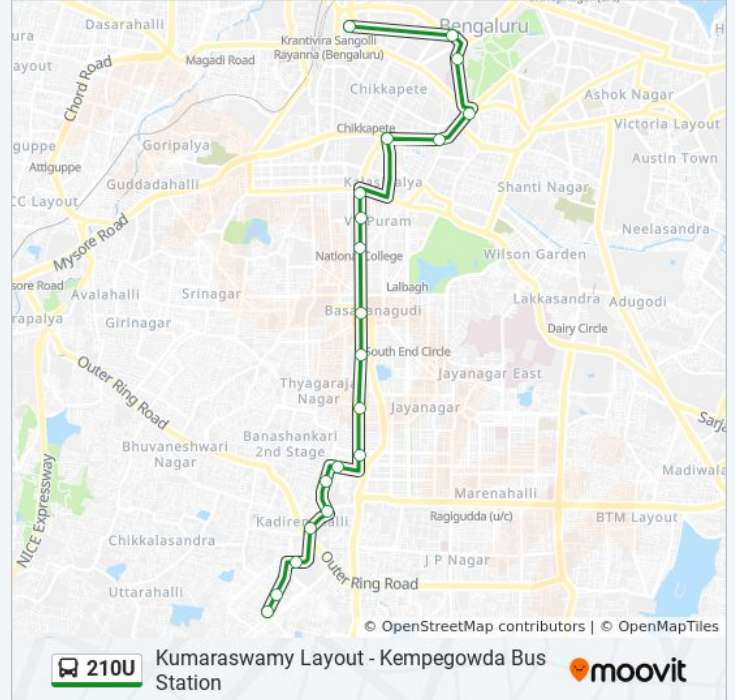

**210U bus Info**

**Direction:** Kempegowda Bus Station

**Stops:** 18

**Trip Duration:** 25 min

**Line Summary:**

## Direction: Kumaraswamy Layout

20 stops

[VIEW LINE SCHEDULE](#)

- Kempegowda Bus Station
- Maharani College
- K.R.Circle
- Corporation
- Town Hall
- Krishnarajendra Market
- Makkala Koota
- Mahila Seva Samaja
- National College
- Basavanagudi Police Station
- Tata Silk Farm
- M.M.Industries
- Mono Type
- Mono Type
- Cauvery Nagara
- Yarabnagara
- Kadirenahalli Cross
- Dayananda Sagar College

## 210U bus Time Schedule

Kumaraswamy Layout Route Timetable:

Sunday	05:35 - 21:45
Monday	05:35 - 21:45
Tuesday	05:35 - 21:45
Wednesday	05:35 - 21:45
Thursday	05:35 - 21:45
Friday	05:35 - 21:45
Saturday	05:35 - 21:45

## 210U bus Info

**Direction:** Kumaraswamy Layout

**Stops:** 20

**Trip Duration:** 31 min

**Line Summary:**

210U bus time schedules and route maps are available in an offline PDF at [moovitapp.com](https://moovitapp.com). Use the [Moovit App](#) to see live bus times, train schedule or subway schedule, and step-by-step directions for all public transit in Bengaluru.