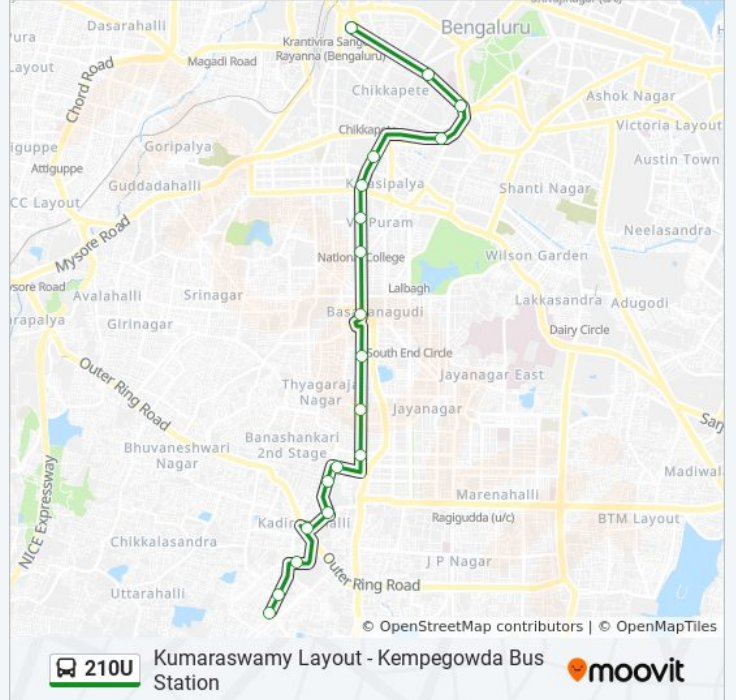

The 210U bus line (Kumaraswamy Layout - Kempegowda Bus Station) has 2 routes. For regular weekdays, their operation hours are:

(1) Kempegowda Bus Station: 04:40 - 20:45(2) Kumaraswamy Layout: 05:35 - 21:45

Use the Moovit App to find the closest 210U bus station near you and find out when is the next 210U bus arriving.

**Direction: Kempegowda Bus Station**

18 stops

[VIEW LINE SCHEDULE](#)

- Kumaraswamy Layout
- Kumaraswamy Layout Police Station
- Dayananda Sagar College
- Kadirenahalli Cross
- Yarabnagara
- Cauvery Nagara
- Mono Type
- M.M.Industries
- Tata Silk Farm
- Basavanagudi Police Station
- National College
- Mahila Seva Samaja
- Makkala Koota / Mahila Seva Samaja
- K.R.Market (Kalasipalya)
- Town Hall
- St.Marthas Hospital Corporation
- Mysore Bank
- Kempegowda Bus Station

**210U bus Time Schedule**

Kempegowda Bus Station Route Timetable:

Sunday	04:40 - 20:45
Monday	04:40 - 20:45
Tuesday	04:40 - 20:45
Wednesday	04:40 - 20:45
Thursday	04:40 - 20:45
Friday	04:40 - 20:45
Saturday	04:40 - 20:45

**210U bus Info**

**Direction:** Kempegowda Bus Station

**Stops:** 18

**Trip Duration:** 25 min

**Line Summary:**