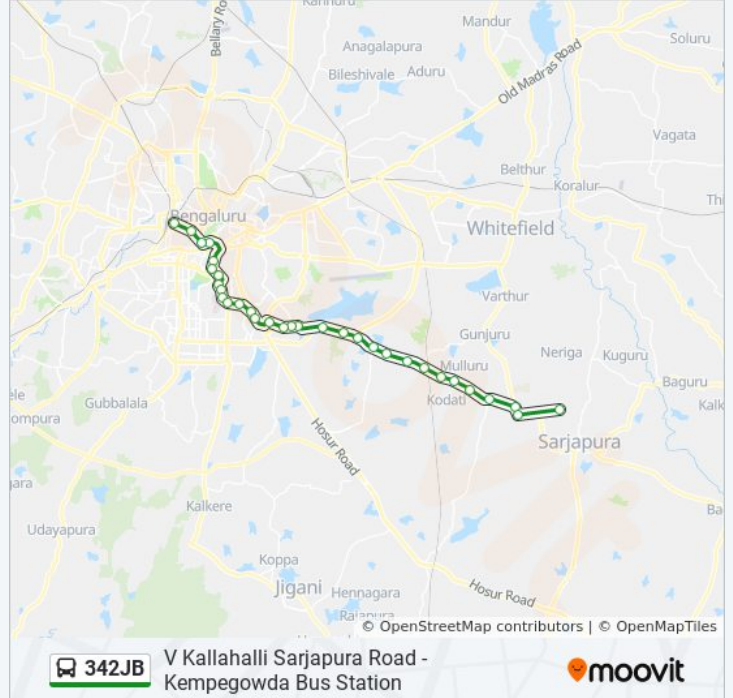

Bengaluru Dairy Circle

Nimhans Hospital

Lakkasandra

Wilson Garden 10th Cross

Wilson Garden Police Station

Shanthinagara Bus Station

K.H.Road

Pallavi Talkies

St.Marthas Hospital Corporation

Cauvery Bhavana

Kempegowda Bus Station

Direction: V Kallahalli Sarjapura Road

33 stops

[VIEW LINE SCHEDULE](#)

Kempegowda Bus Station

Maharani College

K.R.Circle

Corporation

Subbaiah Circle

K.H.Road

Shanthinagara Bus Station

Wilson Garden Police Station

Wilson Garden 12th Cross

Lakkasandra

Nimhans Hospital

Bengaluru Dairy Circle

Muneshwara Temple

Hosur Road Junction

St Johns Hospital

Koramangala Water Tank

St Francis College / John Fowler

Koramangala

342JB bus Time Schedule

V Kallahalli Sarjapura Road Route Timetable:

Sunday	10:15 - 13:45
Monday	10:15 - 13:45
Tuesday	10:15 - 13:45
Wednesday	10:15 - 13:45
Thursday	10:15 - 13:45
Friday	10:15 - 13:45
Saturday	10:15 - 13:45

342JB bus Info

Direction: V Kallahalli Sarjapura Road

Stops: 33

Trip Duration: 55 min

Line Summary: