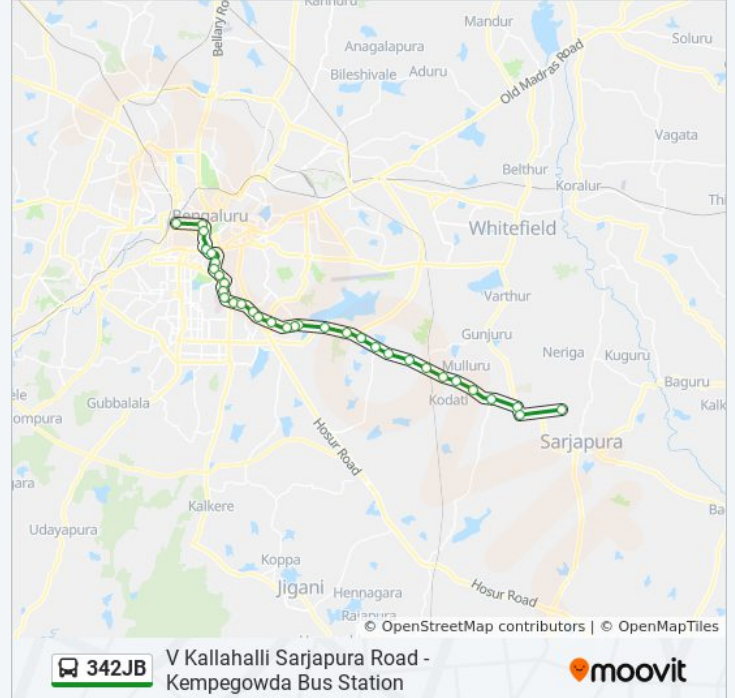

Jakkasandra

Agara Junction (Ring Road)

Ibbaluru

Bellandur Gate

Kaikodrahalli

Junnasandra Cross Sarjapura Road

Doddakannalli

Karmelaram Cross

Sarjapura Wipro Campus

Kodathi Gate

Sulikunte

Muttanalluru Cross

Dommasandra Circle

Dommasandra

V Kallahalli Sarjapura Road

342JB bus time schedules and route maps are available in an offline PDF at moovitapp.com. Use the [Moovit App](#) to see live bus times, train schedule or subway schedule, and step-by-step directions for all public transit in Bengaluru.

[About Moovit](#) • [MaaS Solutions](#) • [Supported Countries](#) • [Mooviter Community](#)

© 2024 Moovit - All Rights Reserved

Check Live Arrival Times