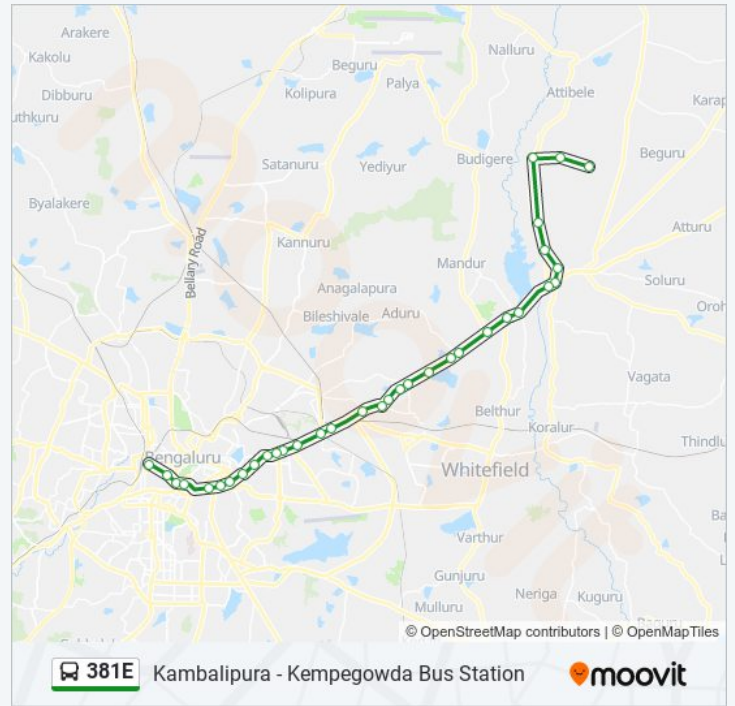

Line Summary:

Budigere Cross

Avalahalli

Veeranahalli

Medahalli

Bhattarahalli

Subashanagara

Police Quarters K.R.Puram

K.R.Puram Market

I.T.I.Colony Gate

Tin Factory

Benniganahalli

N.G.E.F.

Swamy Vivekananda Metro Station / Isolation Hospital

Binnamangala (Indiranagara R.T.O.Office)

Depot 6 Indiranagara

Halasuru

Lido

D.I.G.Office

Life Style

Richmond Circle

Pallavi Talkies

St.Marthas Hospital Corporation

Mysore Bank

Kempegowda Bus Station

381E bus time schedules and route maps are available in an offline PDF at moovitapp.com. Use the Moovit App to see live bus times, train schedule or subway schedule, and step-by-step directions for all public transit in Bengaluru.

© 2024 Moovit - All Rights Reserved