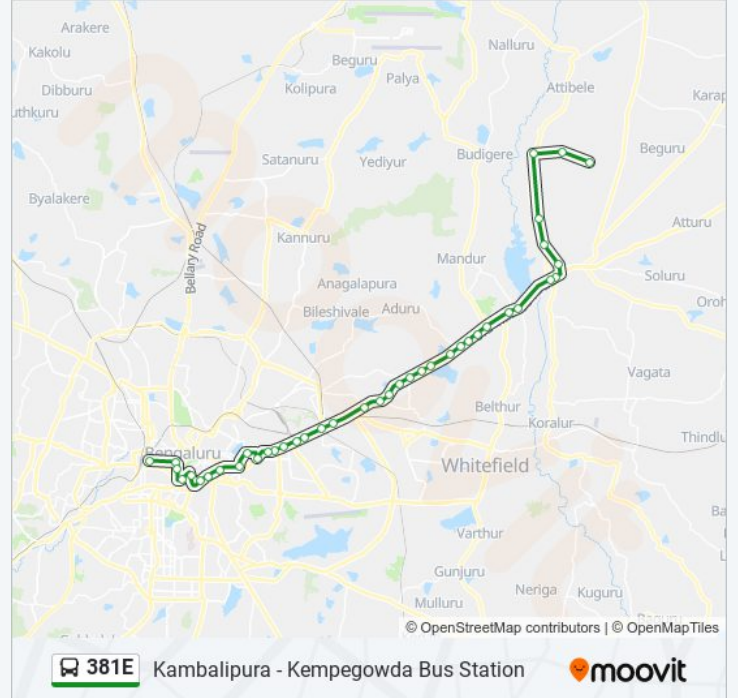

381E

Kambalipura - Kempegowda Bus Station

Get The App

The 381E bus line (Kambalipura - Kempegowda Bus Station) has 2 routes. For regular weekdays, their operation hours are:

(1) Kambalipura: 05:15 - 15:00(2) Kempegowda Bus Station: 03:30 - 13:20

Use the Moovit App to find the closest 381E bus station near you and find out when is the next 381E bus arriving.

Direction: Kambalipura

40 stops

[VIEW LINE SCHEDULE](#)

- Kempegowda Bus Station
- Maharani College
- K.R.Circle
- Corporation
- St.Joseph Boys High School Malya Hospital
- Richmond Circle (Bishop Coton Girls High School)
- St.Joseph College
- Mayo Hall
- Begum Mahal
- Philips Millenium Halasuru
- Halasuru
- Depot 6 Indiranagara
- Binnamangala (Indiranagara R.T.O.Office)
- Swamy Vivekananda Metro Station / Isolation Hospital
- N.G.E.F.
- Baiyappanahalli Metro Station
- Benniganahalli
- Tin Factory
- I.T.I.Colony Gate
- K.R.Puram Market
- Police Quarters K.R.Puram

Hoskote High School

Hoskote K.E.B.Circle

Hoskote Old Bus Stand

Kumbalahalli Gate

Halappanahalli

Hasigaala

Sonnallipura

Kambalipura

Direction: Kempegowda Bus Station

34 stops

[VIEW LINE SCHEDULE](#)

Kambalipura

Sonnallipura

Hasigaala

Halappanahalli

Kumbalahalli Gate