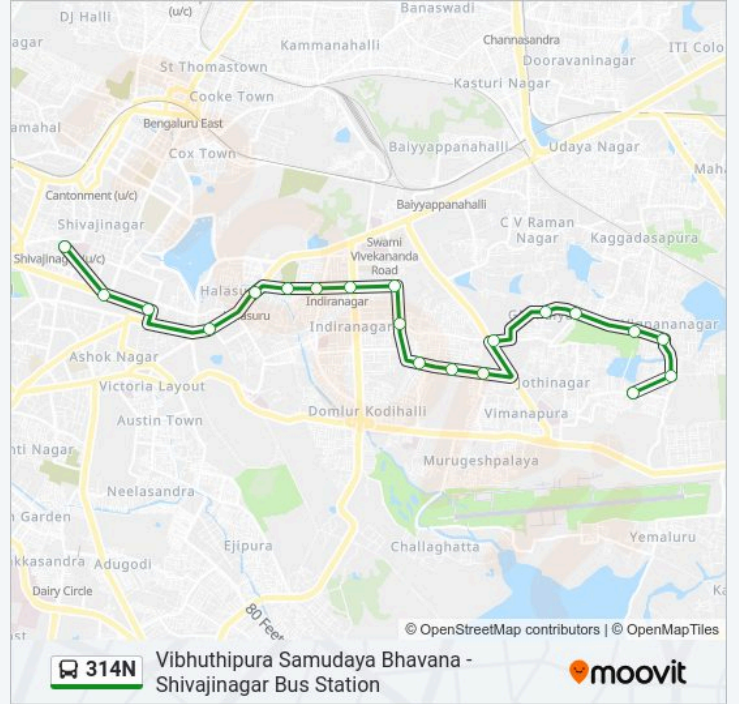

### 314N bus Info

**Direction:** Shivajinagar Bus Station

**Stops:** 20

**Trip Duration:** 30 min

**Line Summary:**