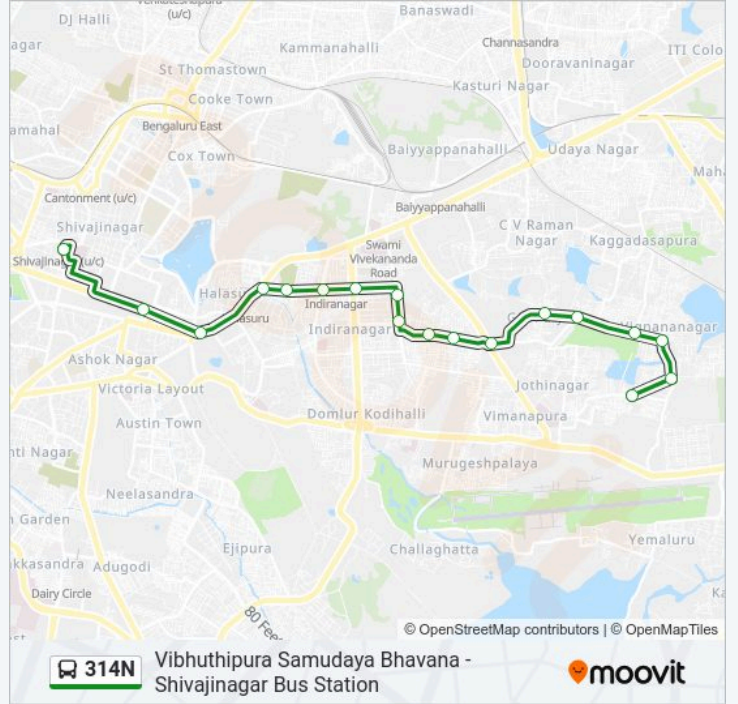

### Direction: Vibhuthipura Samudaya Bhavana

18 stops

[VIEW LINE SCHEDULE](#)

- Shivajinagara Bus Station
- Manipal Centre
- Lido
- Halasuru
- Lakshmpura
- Double Road Indiranagara
- Indiranagara Police Station / K.F.C.
- Chinmaya Mission Hospital
- Tippasandra
- Thippasandra Market
- Ganesha Temple Thippasandra
- B.E.M.L.Factory
- G.M.Palya
- Malleshpalya
- Malleshpalya New Bus Station (Vignananagar)
- Srirama Reddy Layout
- Basavanagara
- Vibhuthipura Samudaya Bhavan

### 314N bus Time Schedule

Vibhuthipura Samudaya Bhavana Route Timetable:

Sunday	07:20 - 21:40
Monday	07:20 - 21:40
Tuesday	07:20 - 21:40
Wednesday	07:20 - 21:40
Thursday	07:20 - 21:40
Friday	07:20 - 21:40
Saturday	07:20 - 21:40

### 314N bus Info

**Direction:** Vibhuthipura Samudaya Bhavana

**Stops:** 18

**Trip Duration:** 31 min

**Line Summary:**

314N bus time schedules and route maps are available in an offline PDF at [moovitapp.com](https://moovitapp.com). Use the Moovit App to see live bus times, train schedule or subway schedule, and step-by-step directions for all public transit in Bengaluru.