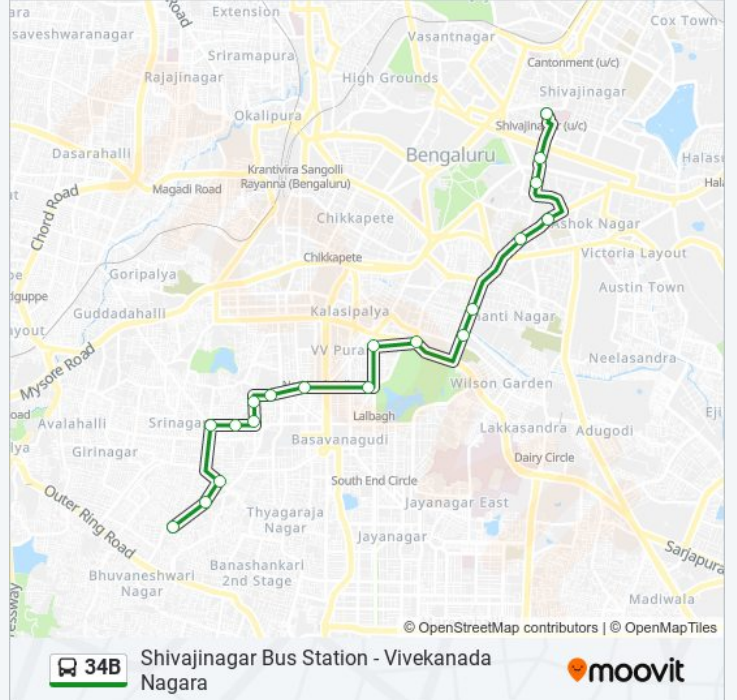

### Direction: Shivajinagar Bus Station

19 stops

[VIEW LINE SCHEDULE](#)

Vivekanada Nagara  
I.T.I Colony  
Vidyapeeta Circle  
Maruthi Circle  
Subramanya Temple  
Ganesha Bhavan  
Hanumanthanagara Ward Office  
Kohinoor Ground  
North Road  
Lalbagh West Gate  
Minerva Circle  
Lalbagh Main Gate  
Shanthinagara  
K.H.Road  
Richmond Circle (Bishop Coton Girls High School)  
St.Joseph College  
State Bank Of India (Bowring Institute)  
M.G.Road  
Shivajinagara Bus Station

### 34B bus Time Schedule

Shivajinagar Bus Station Route Timetable:

Sunday	05:30 - 19:30
Monday	05:30 - 19:30
Tuesday	05:30 - 19:30
Wednesday	05:30 - 19:30
Thursday	05:30 - 19:30
Friday	05:30 - 19:30
Saturday	05:30 - 19:30

### 34B bus Info

**Direction:** Shivajinagar Bus Station

**Stops:** 19

**Trip Duration:** 29 min

**Line Summary:**