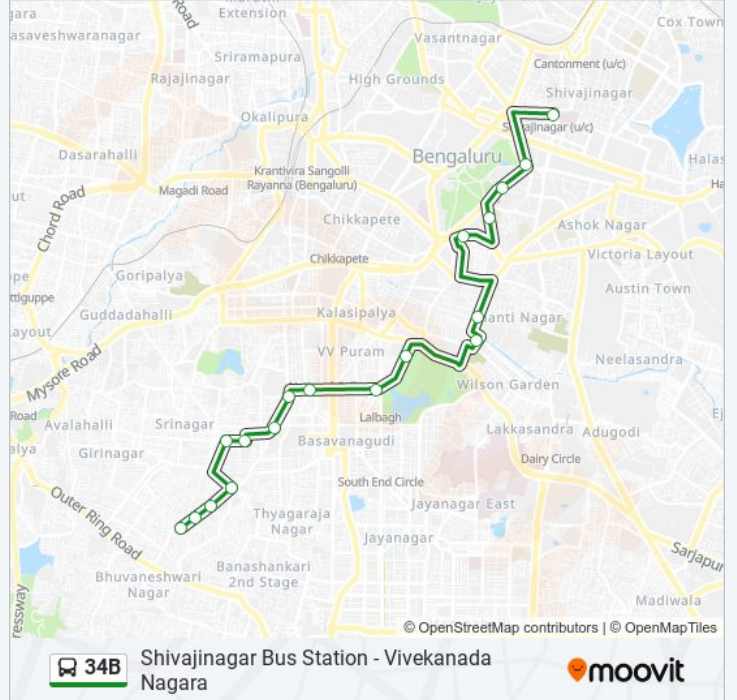

## Shivajinagar Bus Station - Vivekanada Nagara

Get The App

The 34B bus line (Shivajinagar Bus Station - Vivekanada Nagara) has 2 routes. For regular weekdays, their operation hours are:

(1) Shivajinagar Bus Station: 05:30 - 19:30(2) Vivekanada Nagara: 06:10 - 20:20

### Direction: Vivekanada Nagara

18 stops

[VIEW LINE SCHEDULE](#)

- Shivajinagara Bus Station
- M.G Statue (Chinnaswamy Stadium)
- Museum
- St.Joseph Boys High School Malya Hospital
- Pallavi Talkies
- K.H.Road
- Shanthinagara Bus Station
- Lalbagh Main Gate
- Lalbagh West Gate
- North Road
- Ramakrishna Ashrama
- Hanumanthanagara Ward Office
- Subramanya Swamy Temple
- Nirmala Store
- Vidyapeeta Circle
- I.T.I Colony
- Krishnasagara
- Vivekanada Nagara

### 34B bus Time Schedule

Vivekanada Nagara Route Timetable:

Sunday	06:10 - 20:20
Monday	06:10 - 20:20
Tuesday	06:10 - 20:20
Wednesday	06:10 - 20:20
Thursday	06:10 - 20:20
Friday	06:10 - 20:20
Saturday	06:10 - 20:20

### 34B bus Info

**Direction:** Vivekanada Nagara

**Stops:** 18

**Trip Duration:** 25 min

**Line Summary:**

34B bus time schedules and route maps are available in an offline PDF at [moovitapp.com](https://moovitapp.com). Use the Moovit App to see live bus times, train schedule or subway schedule, and step-by-step directions for all public transit in Bengaluru.