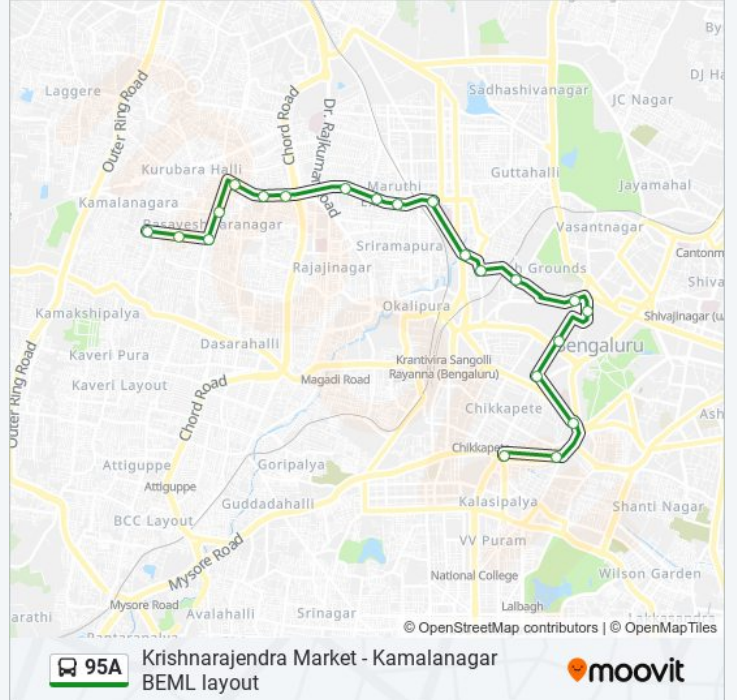

### Direction: Kamalanagar Beml Layout

21 stops

[VIEW LINE SCHEDULE](#)

- K.R.Market
- Town Hall
- St.Marthas Hospital Corporation
- Cauvery Bhavana
- Maharani College
- Vidhana Soudha
- R.C.College
- Shivananda Stores Circle
- Sheshadripuram College
- Central (Towards K.B.S.Majestic)
- Malleshwaram Circle
- Devaiah Park
- Harishchandra Ghat
- Mariyappanapalya
- Navarang Theatre
- Modi Hospital
- Shankar Mutt
- Water Tank Kamalanagara
- 8th Main Kamalanagara
- Sharada Colony Kamalanagara
- Kamalanagara

### 95A bus Time Schedule

Kamalanagar Beml Layout Route Timetable:

Sunday	05:55 - 19:50
Monday	05:55 - 19:50
Tuesday	05:55 - 19:50
Wednesday	05:55 - 19:50
Thursday	05:55 - 19:50
Friday	05:55 - 19:50
Saturday	05:55 - 19:50

### 95A bus Info

**Direction:** Kamalanagar Beml Layout

**Stops:** 21

**Trip Duration:** 33 min

**Line Summary:**

## 95A bus Info

**Direction:** Krishnarajendra Market

**Stops:** 21

**Trip Duration:** 27 min

**Line Summary:**

Corporation

Town Hall

K.R.Market