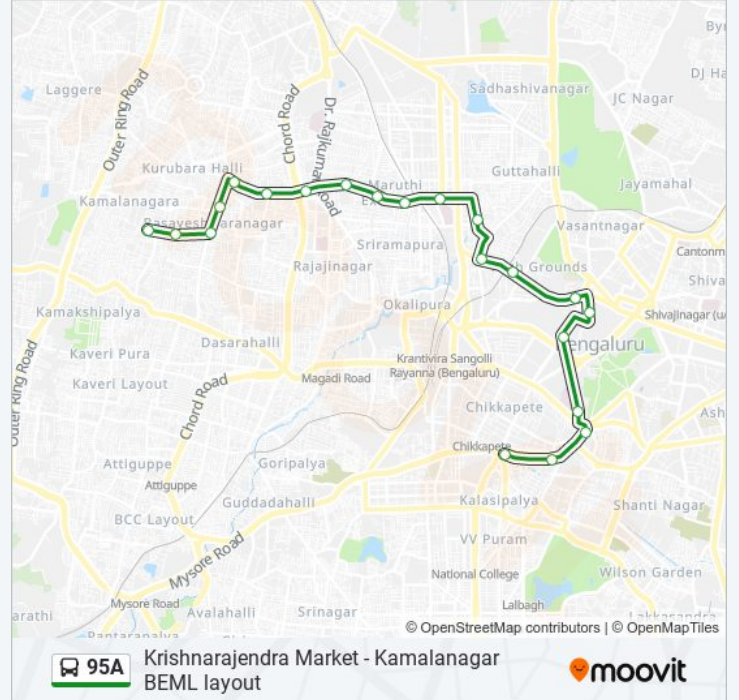

## 95A bus Info

**Direction:** Krishnarajendra Market

**Stops:** 21

**Trip Duration:** 27 min

**Line Summary:**

Corporation

Town Hall

K.R.Market