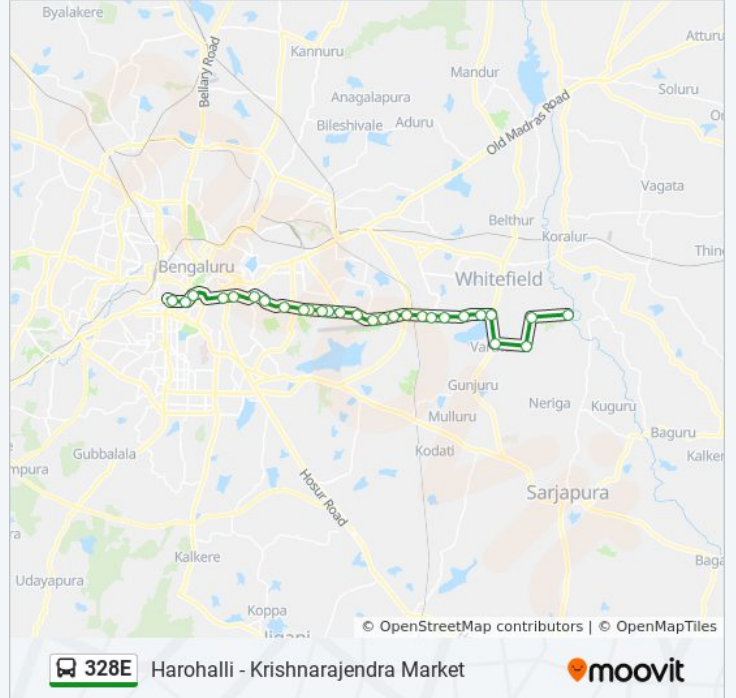

Manipal Hospital

Kodihalli

Domlur

Commando Hospital

Military Accounts Office

Life Style

Richmond Circle

Corporation

Town Hall

K.R.Market

328E bus time schedules and route maps are available in an offline PDF at moovitapp.com. Use the [Moovit App](#) to see live bus times, train schedule or subway schedule, and step-by-step directions for all public transit in Bengaluru.

[About Moovit](#) • [MaaS Solutions](#) • [Supported Countries](#) • [Mooviter Community](#)

© 2024 Moovit - All Rights Reserved

Check Live Arrival Times