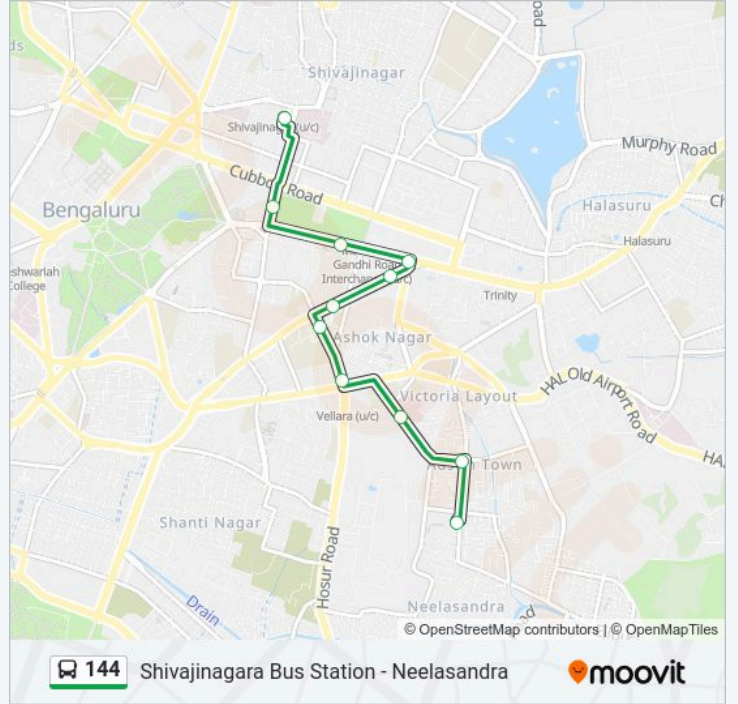

Use the Moovit App to find the closest 144 bus station near you and find out when is the next 144 bus arriving.

Direction: Neelasandra

11 stops

[VIEW LINE SCHEDULE](#)

Shivajinagara Bus Station
B.M.T.C. Connector
B.R.V.Talkies (Cubbon Road)
M.G.Road Metro Station
Mayo Hall
Garuda Mall
D Souza Circle
Life Style
Philomenas Hospital
Austin Town Neelasandra
Neelasandra Bus Stand

144 bus Info

Direction: Neelasandra

Stops: 11

Trip Duration: 10 min

Line Summary:

Direction: Shivajinagara Bus Station

11 stops

[VIEW LINE SCHEDULE](#)

M.G.Road Metro Station

M.G.Road

Shivajinagara Bus Station

144 bus Time Schedule

Shivajinagara Bus Station Route Timetable:

Sunday	09:30 - 19:35
Monday	09:30 - 19:35
Tuesday	09:30 - 19:35
Wednesday	09:30 - 19:35
Thursday	09:30 - 19:35
Friday	09:30 - 19:35
Saturday	09:30 - 19:35

144 bus Info

Direction: Shivajinagara Bus Station

Stops: 11

Trip Duration: 14 min

Line Summary:

144 bus time schedules and route maps are available in an offline PDF at moovitapp.com. Use the Moovit App to see live bus times, train schedule or subway schedule, and step-by-step directions for all public transit in Bengaluru.