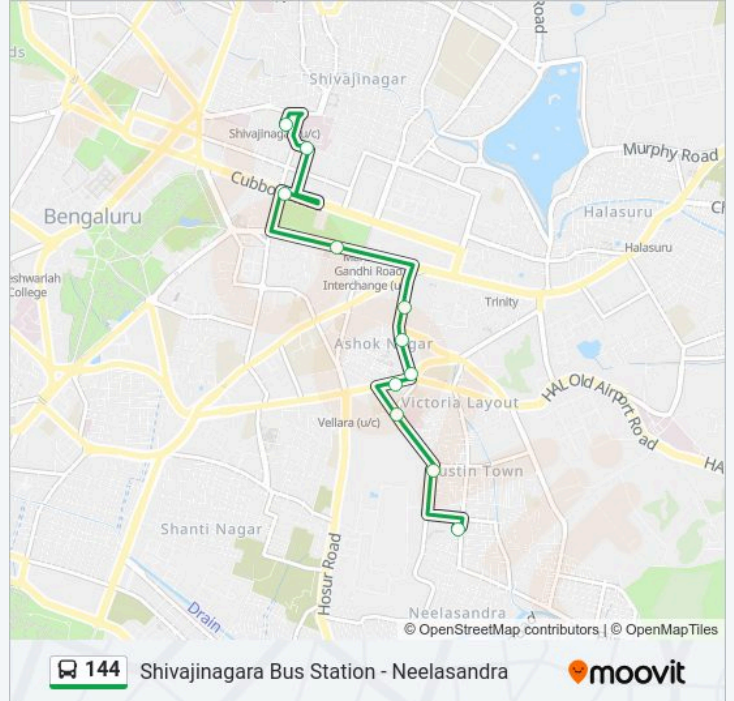

144

Shivajinagara Bus Station - Neelasandra

Get The App

The 144 bus line (Shivajinagara Bus Station - Neelasandra) has 2 routes. For regular weekdays, their operation hours are: (1) Neelasandra: 09:00 - 19:00(2) Shivajinagara Bus Station: 09:30 - 19:35

Use the Moovit App to find the closest 144 bus station near you and find out when is the next 144 bus arriving.

Direction: Neelasandra

11 stops

[VIEW LINE SCHEDULE](#)

Shivajinagara Bus Station
B.M.T.C. Connector
B.R.V.Talkies (Cubbon Road)
M.G.Road Metro Station
Mayo Hall
Garuda Mall
D Souza Circle
Life Style
Philomenas Hospital
Austin Town Neelasandra
Neelasandra Bus Stand

144 bus Time Schedule

Neelasandra Route Timetable:

Sunday	09:00 - 19:00
Monday	09:00 - 19:00
Tuesday	09:00 - 19:00
Wednesday	09:00 - 19:00
Thursday	09:00 - 19:00
Friday	09:00 - 19:00
Saturday	09:00 - 19:00

144 bus Info

Direction: Neelasandra

Stops: 11

Trip Duration: 10 min

Line Summary:

Direction: Shivajinagara Bus Station

11 stops

[VIEW LINE SCHEDULE](#)