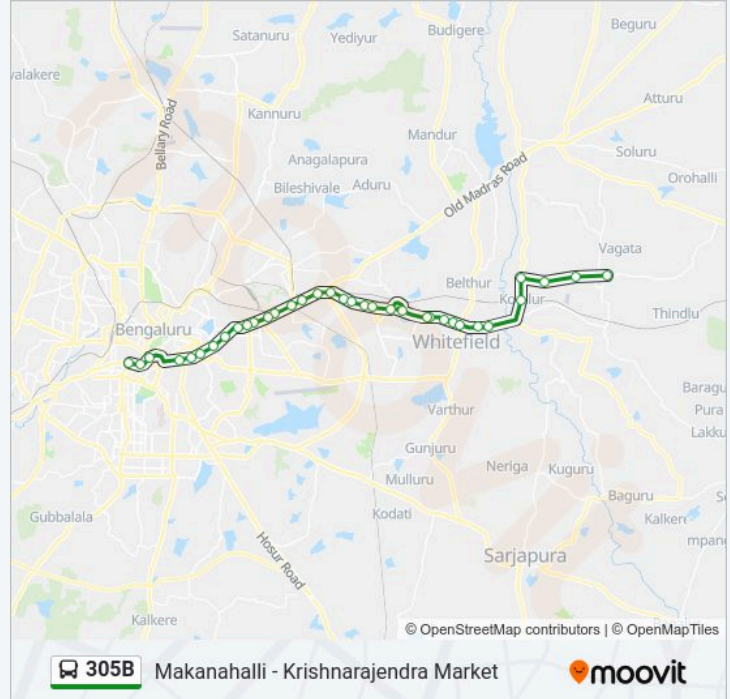

### 305B bus Info

**Direction:** Krishnarajendra Market

**Stops:** 35

**Trip Duration:** 62 min

**Line Summary:**

Benniganahalli

Baiyappanahalli Metro Station

N.G.E.F.

### Direction: Makanahalli

38 stops

[VIEW LINE SCHEDULE](#)

K.R.Market

Town Hall

Corporation

St.Joseph Boys High School Malya Hospital

Richmond Circle (Bishop Coton Girls High School)