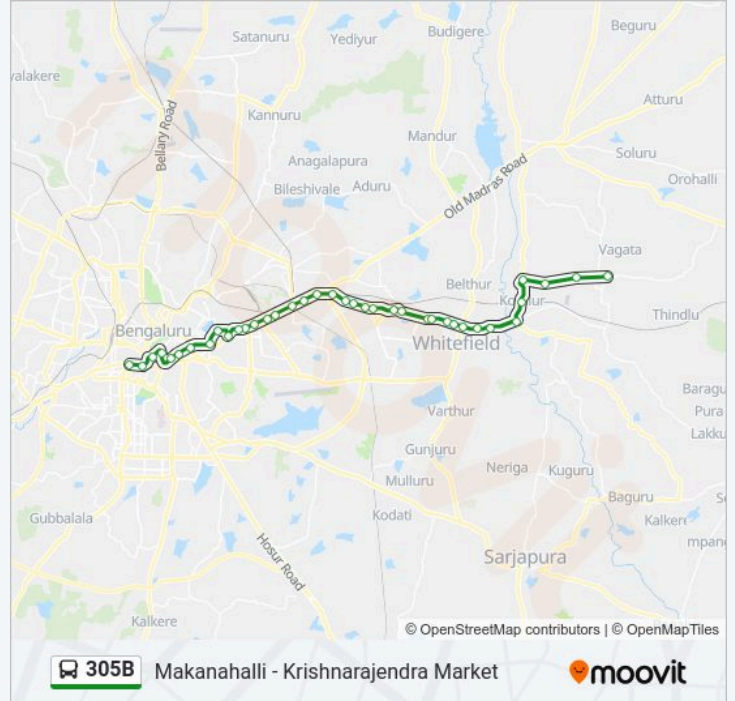

Thirumalashettyhalli Cross

Koraluru Railway Gate

Mallasandra

Naduvatti

Bisanahalli

Makanahalli

305B bus time schedules and route maps are available in an offline PDF at [moovitapp.com](https://moovitapp.com). Use the Moovit App to see live bus times, train schedule or subway schedule, and step-by-step directions for all public transit in Bengaluru.

© 2024 Moovit - All Rights Reserved