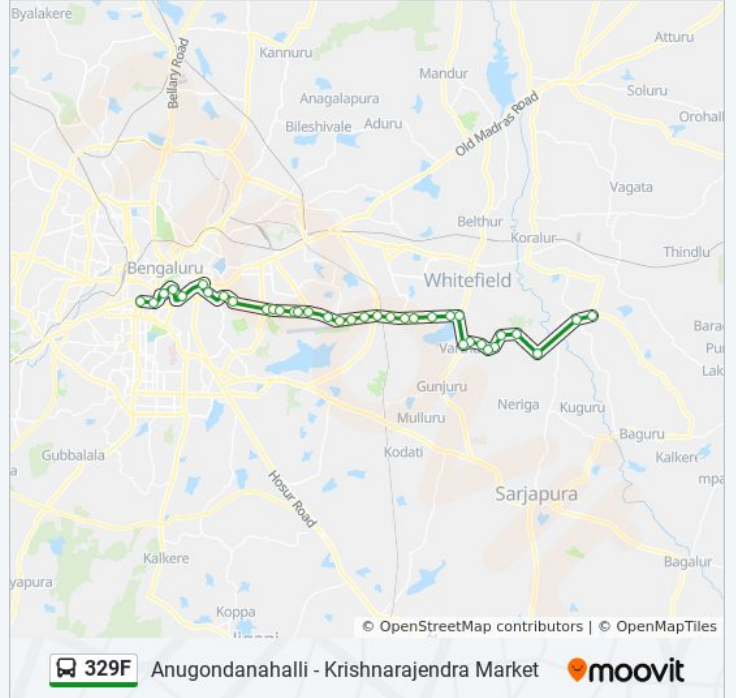

329F bus Info**Direction:** Anugondanahalli**Stops:** 36**Trip Duration:** 68 min**Line Summary:**

Kundalahalli Gate

Thubarahalli

Siddapura

Ramagondanahalli

Varthuru Kodi

Varthuru High School

Sorahunase Gate

Direction: Krishnarajendra Market

34 stops

[VIEW LINE SCHEDULE](#)

Anugondanahalli

Muthkur

Muthsandra

Kottur Cross

Vallepura Gate