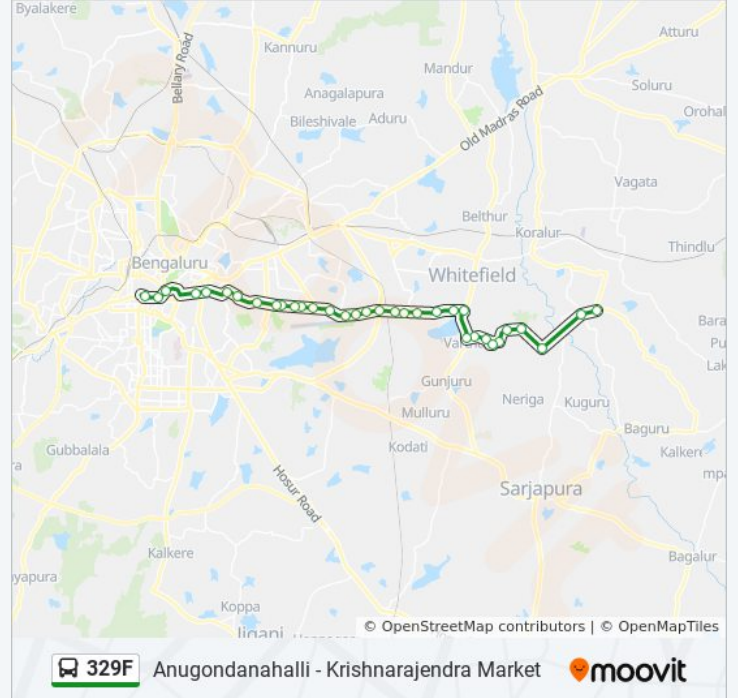

Kundalahalli Gate

Munnekolalu Cross (Spice Garden)

Marathahalli Bridge

Marathahalli

Yamalur Cross

H.A.L.Kalyana Mantapa

Helicopter Division

H.A.L.Main Gate

Rajarajeshwari Talkies

Murugeshpalya

Manipal Hospital

Kodihalli

Domlur

Commando Hospital

Military Accounts Office

Life Style

Richmond Circle

Corporation

Town Hall

K.R.Market

329F bus time schedules and route maps are available in an offline PDF at moovitapp.com. Use the [Moovit App](#) to see live bus times, train schedule or subway schedule, and step-by-step directions for all public transit in Bengaluru.

[About Moovit](#) • [MaaS Solutions](#) • [Supported Countries](#) • [Mooviter Community](#)

© 2024 Moovit - All Rights Reserved

Check Live Arrival Times