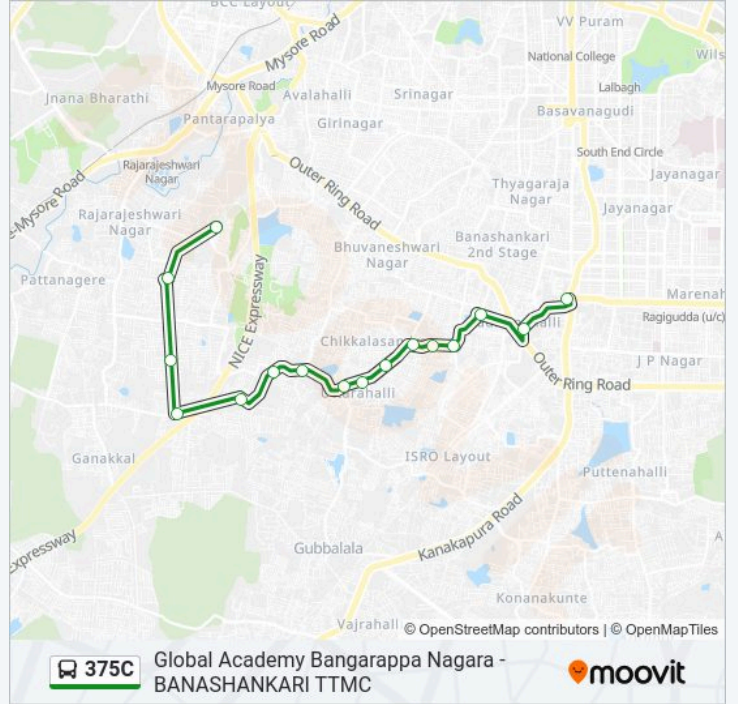

**375C bus Info**

**Direction:** Banashankari Ttmc

**Stops:** 14

**Trip Duration:** 22 min

**Line Summary:**

**Direction: Globale Academy Bangarappa Nagara**

16 stops

[VIEW LINE SCHEDULE](#)

**375C bus Time Schedule**

Globale Academy Bangarappa Nagara Route

Timetable:

Sunday	07:50 - 15:45
Monday	07:50 - 15:45
Tuesday	07:50 - 15:45
Wednesday	07:50 - 15:45
Thursday	07:50 - 15:45
Friday	07:50 - 15:45
Saturday	07:50 - 15:45

**375C bus Info**

**Direction:** Globale Academy Bangarappa Nagara

**Stops:** 16

**Trip Duration:** 26 min

**Line Summary:**

375C bus time schedules and route maps are available in an offline PDF at [moovitapp.com](https://moovitapp.com). Use the Moovit App to see live bus times, train schedule or subway schedule, and step-by-step directions for all public transit in Bengaluru.