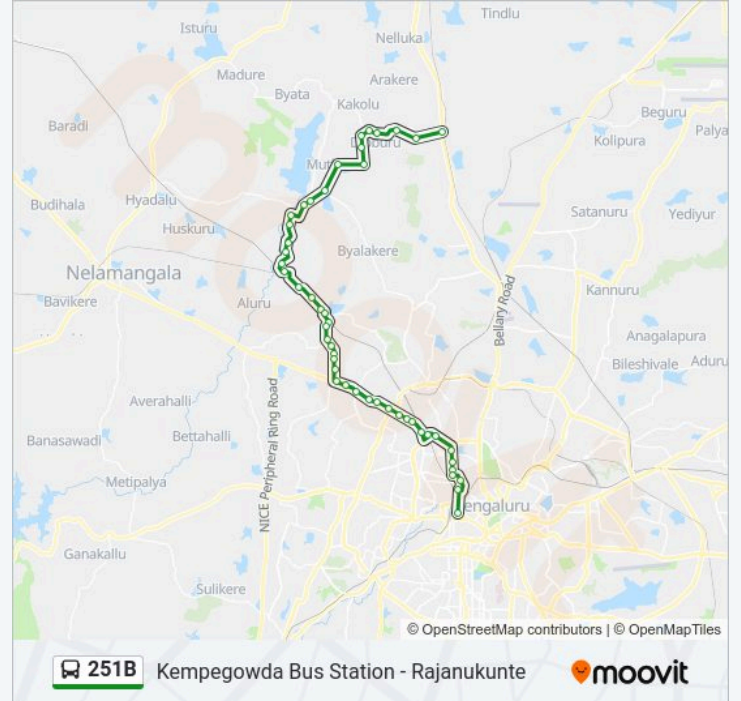

Yeshwanthpura Circle

18th Cross Malleshwaram

13th Cross Malleshwaram

8th Cross Malleshwaram

Malleshwaram Circle

Malleshwaram Link Road

Central (Towards K.B.S.Majestic)

Kempegowda Bus Station

**Direction: Rajanukunte**

46 stops

[VIEW LINE SCHEDULE](#)

Kempegowda Bus Station