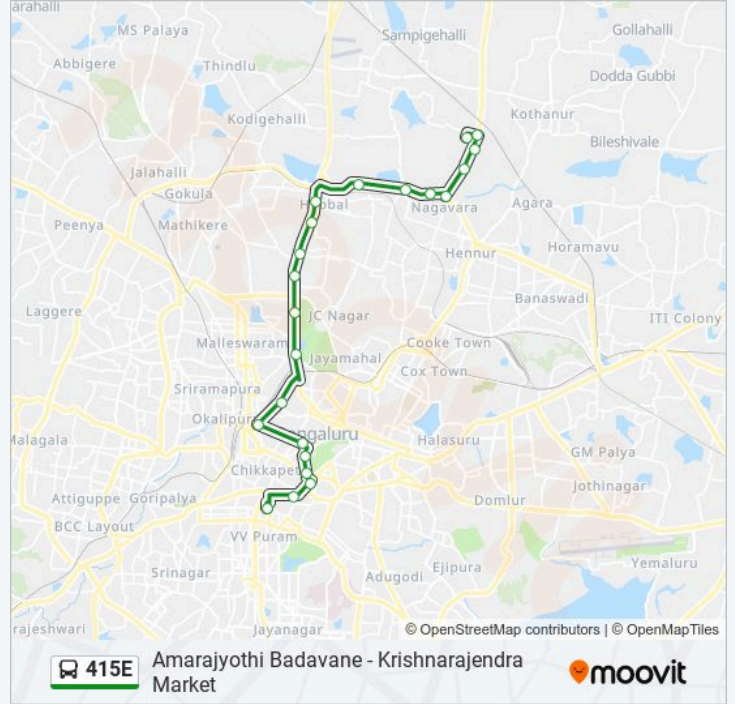

St Marthas Hospital Corporation

Corporation

Town Hall

K.R.Market (Kalasipalya)

415E bus time schedules and route maps are available in an offline PDF at moovitapp.com. Use the Moovit App to see live bus times, train schedule or subway schedule, and step-by-step directions for all public transit in Bengaluru.

© 2024 Moovit - All Rights Reserved