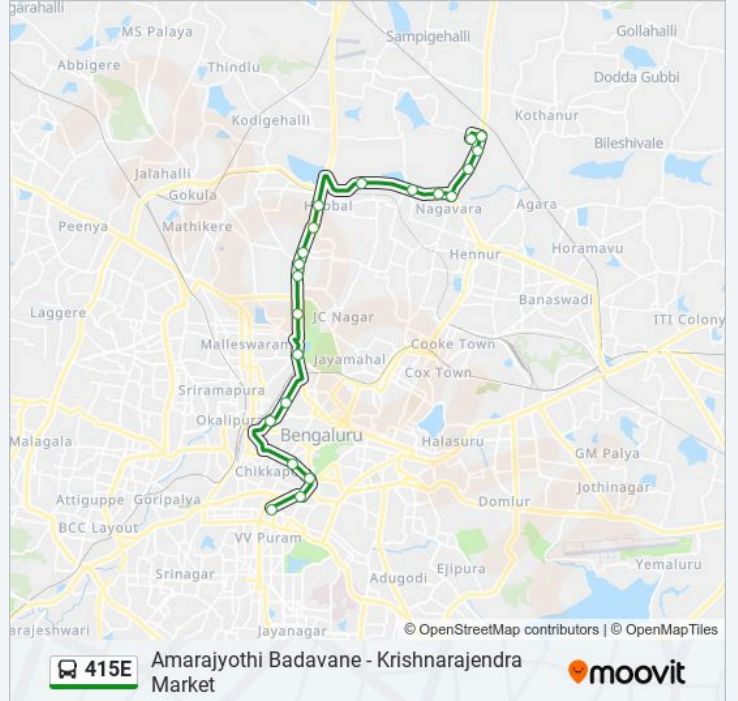

### Direction: Amarajyothi Badavane

21 stops

[VIEW LINE SCHEDULE](#)

K.R.Market (Kalasipalya)  
Town Hall  
St.Marthas Hospital Corporation  
Mysore Bank  
K.P.C.C.Office  
Shivananda Stores  
R.M.Guttahalli  
Palace Ground  
Mekhri Circle Bus Stop  
Gangenahalli  
C.B.I  
Canara Bank Hebbala  
Hebbala  
Kempapura  
Veerannapalya  
Manyatha Tech Park  
Junction Of Nagavara  
Saraipalya  
Ashwathnagara Nagavara Road  
Thanisandra  
Amarajyothi Badavane

### 415E bus Time Schedule

Amarajyothi Badavane Route Timetable:

Sunday	06:15 - 17:45
Monday	06:15 - 17:45
Tuesday	06:15 - 17:45
Wednesday	06:15 - 17:45
Thursday	06:15 - 17:45
Friday	06:15 - 17:45
Saturday	06:15 - 17:45

### 415E bus Info

**Direction:** Amarajyothi Badavane

**Stops:** 21

**Trip Duration:** 38 min

**Line Summary:**

**Direction: Krishnarajendra Market**

22 stops

[VIEW LINE SCHEDULE](#)