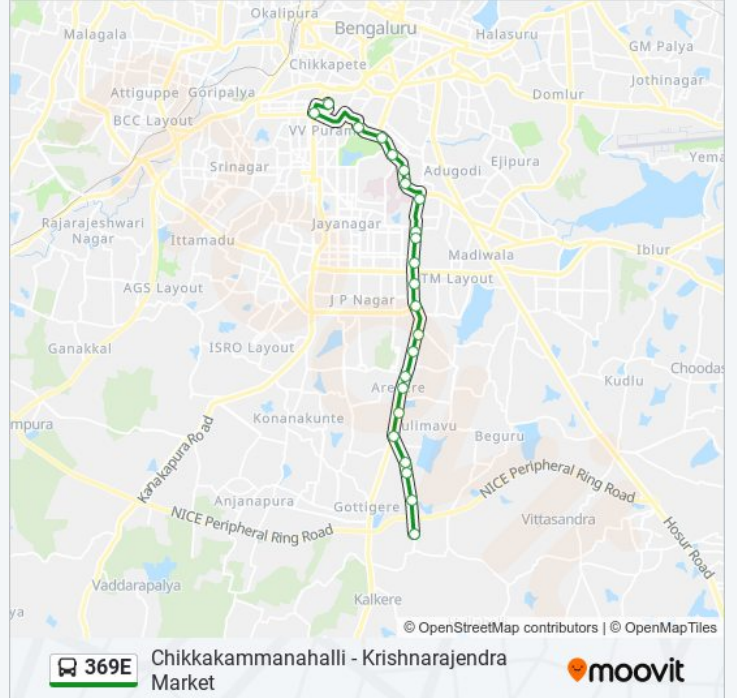

Use the Moovit App to find the closest 369E bus station near you and find out when is the next 369E bus arriving.

**Direction: Chikkakammanahalli**

23 stops

[VIEW LINE SCHEDULE](#)

K.R.Market (Kalasipalya)  
Makkala Koota / Mahila Seva Samaja  
Lalbagh Main Gate  
Hop Coms / Lalbagh  
Wilson Garden 7th Cross  
Lakkasandra  
Nimhans Hospital  
Bengaluru Dairy Circle  
Ananda Ashrama  
Coles Road  
Gurappanapalya  
Mico Checkpost  
J.P.Nagara 3rd Phase  
Bilekalli  
Apollo Hospital (Bannerughatta Road)  
Arakere Gate  
B.P.L.  
Hulimavu Gate  
Hulimavu (Meenakshi Temple)  
Nobo Nagara  
Aecs Dental College

**369E bus Info****Direction:** Chikkakammanahalli**Stops:** 23**Trip Duration:** 37 min**Line Summary:**

Doddakammnahalli

Chikkakammanahalli