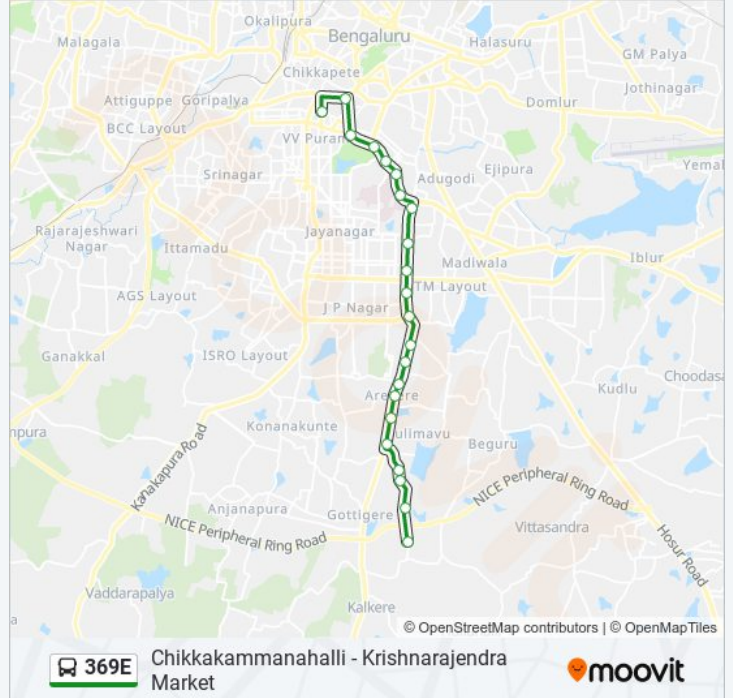

Hop Coms / Lalbagh

Lalbagh Main Gate

Town Hall

K.R.Market (Kalasipalya)

369E bus time schedules and route maps are available in an offline PDF at moovitapp.com. Use the Moovit App to see live bus times, train schedule or subway schedule, and step-by-step directions for all public transit in Bengaluru.

© 2024 Moovit - All Rights Reserved