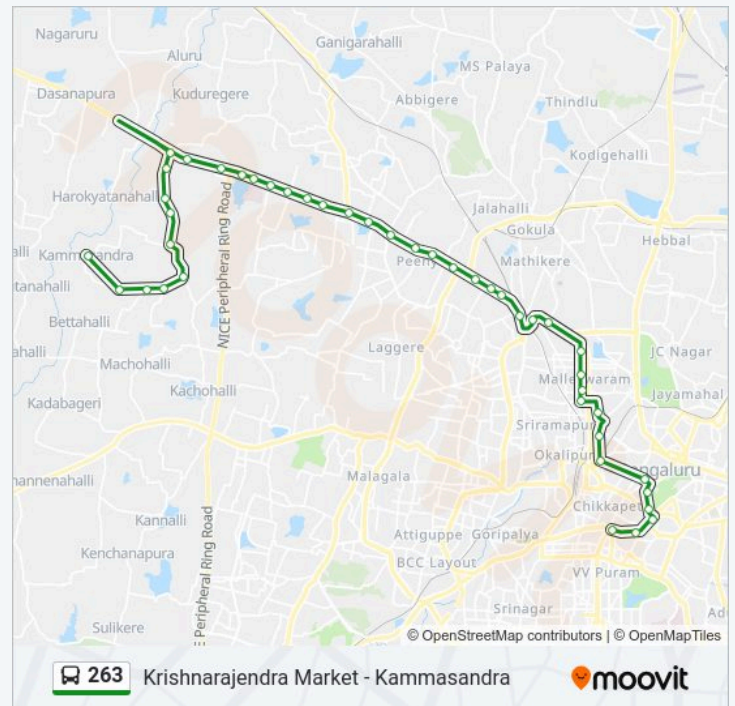

Line Summary:

T.C.I.

Madavara Nice Road Junction (B.I.E.C)

Anchepalya

Jindal

Chikkabidarakallu

Marison Factory

Widia Factory

Nagasandra Metro Station

8th Mile Dasarahalli

T Dasarahalli

Jalahalli Cross

Peenya

S.R.S.Peenya

C.M.T.I.

Goraguntepalya

M.E.I.Factory

R.M.C.Yard (Yashwanthapura New Railway Station)

Govardhan Talkies

Yeshwanthapura T.T.M.C

Yeshwanthpura Circle

18th Cross Malleshwaram

13th Cross Malleshwaram

8th Cross Malleshwaram

Malleshwaram Circle

Malleshwaram Link Road

Swastik Sheshadripuram College

Anand Rao Circle

Maharani College

K.R.Circle

St Marthas Hospital Corporation

Corporation

Town Hall