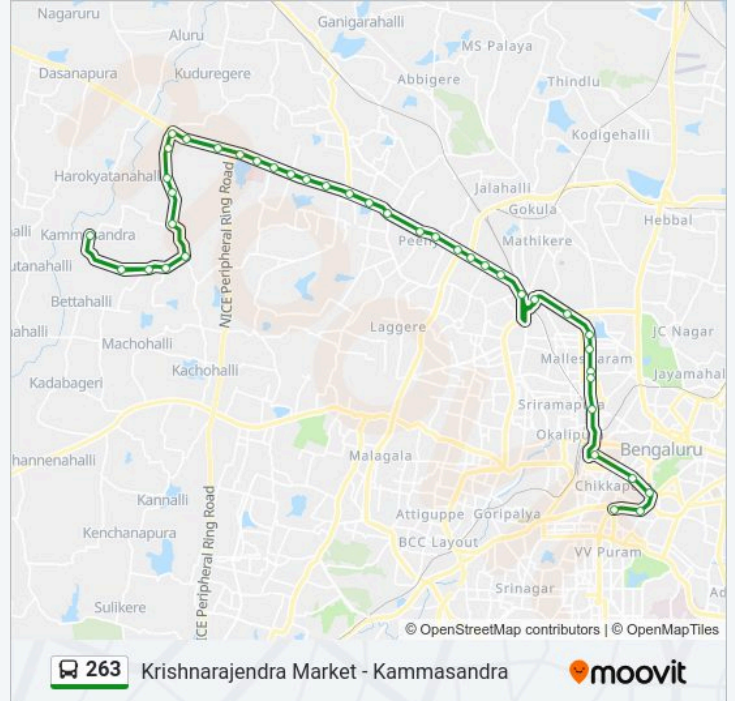

Direction: Krishnarajendra Market

43 stops

[VIEW LINE SCHEDULE](#)

Kammasandra

Kamadhenu Kshethra

Ganesha Circle Vaddarahalli

Kg Lakkenahalli Cross

Gangondanahalli Cross