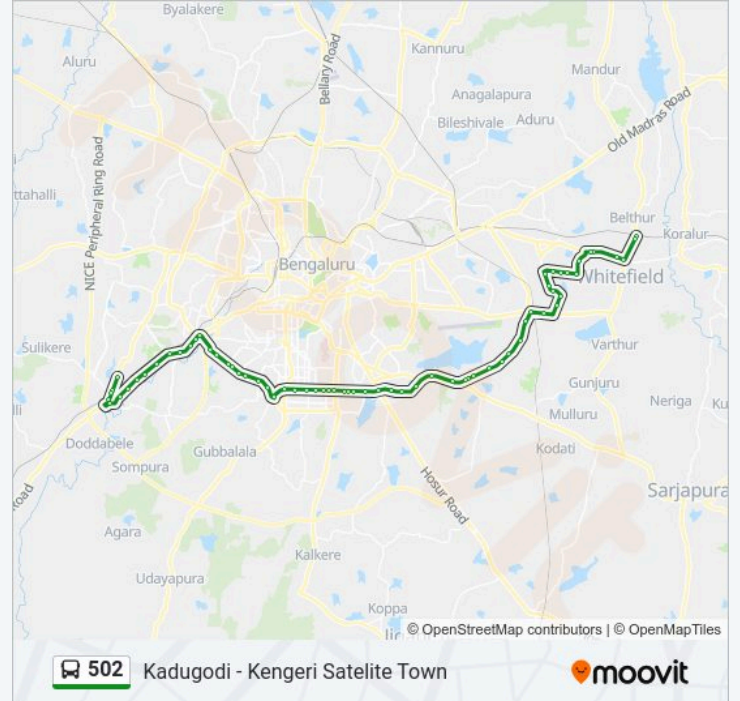

C.M.R.I.T.College

A.E.C.S.Layout

B.E.M.L.Layout

Munnekolalu Cross (Spice Garden)

Marathahalli Bridge

Multiplex Marathahalli

Kadubisanahalli

New Horizon College

Devarabisanahalli Ring Road

Eco Space

Bellanduru City Light Apartment

Bellanduru Petrol Bunk

Sarjapura Ring Road Junction

Ibbaluru

Agara Junction (Ring Road)

Depot 25 Gate (Ring Road)

14th Main H.S.R.Layout

S.I.Apartment (H.S.R.Layout)

Central Silk Board

Kuvempunagara (B.T.M.Layout)

16th Main B.T.M.Layout

B.T.M.Layout Water Tank

M.I.C.O.Layout

Jayadeva Hospital

East End Jayanagara

Ragigudda Temple

Marenahalli

Sri Raghavendra Swamy Temple

Sangam Circle

Banashankari Bus Station

Kadirenahalli Cross

Kadirenahalli Park