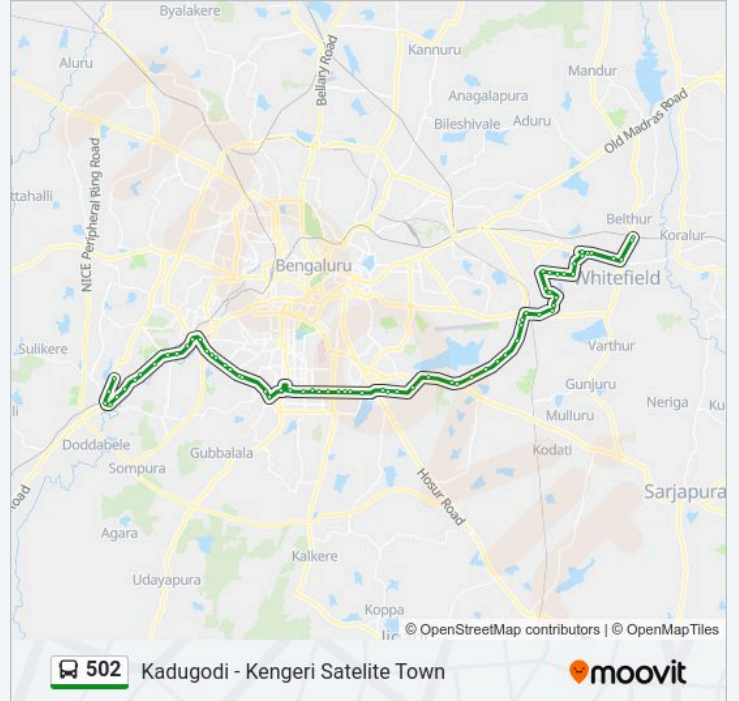

 **502**

Kadugodi - Kengeri Satelite Town

Get The App

The 502 bus line (Kadugodi - Kengeri Satelite Town) has 2 routes. For regular weekdays, their operation hours are:
(1) Kadugodi: 07:10 - 08:20(2) Kengeri Satelite Town: 15:10 - 15:50
Use the Moovit App to find the closest 502 bus station near you and find out when is the next 502 bus arriving.

502 bus Info

Direction: Kadugodi

Stops: 69

Trip Duration: 118 min

Line Summary:

Kamakya Talkies
Kadirenahalli Park
Kadirenahalli Cross
Banashankari Bus Station
Sangam Circle
Sri Raghavendra Swamy Temple
Marenahalli
Ragigudda Temple
Jayanagar East
M.I.C.O.Layout
B.T.M.Layout Water Tank
16th Main B.T.M.Layout
Kuvempunagara (B.T.M.Layout)
Central Silk Board
S.I.Apartment (H.S.R.Layout)
14th Main H.S.R.Layout
Depot 25 Gate (Ring Road)
Agara Junction (Ring Road)
Ibbaluru
Sarjapura Ring Road Junction
Bellanduru City Light Apartment
Eco Space
Devarabisanahalli Ring Road
New Horizon College
Kadubisanahalli
Multiplex Marathahalli
Marathahalli
Marathahalli Bridge
Munnekolalu Cross (Spice Garden)
Kundalahalli
B.E.M.L.Layout
A.E.C.S.Layout

C.M.R.I.T.College

Kundalahalli Colony

Graphite India

S.A.P.Labs

I.Gate

K.T.P.O.

Whitefield Bus Station (Vydehi Hospital)

Sathya Sai Hospital

Direction: Kengeri Satelite Town

67 stops

[VIEW LINE SCHEDULE](#)

Kadugodi Bus Station

Kadugodi Bridge

Hope Farm

B.P.L.

I.T.P.L.Whitefield