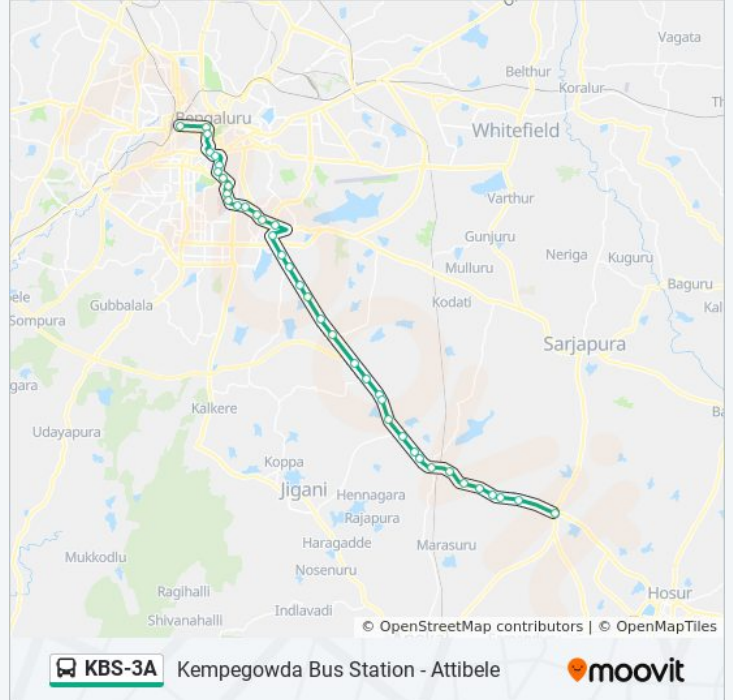

The KBS-3A bus line (Kempegowda Bus Station - Attibele) has 2 routes. For regular weekdays, their operation hours are: (1) Attibele: 03:30 - 22:00(2) Kempegowda Bus Station: 04:00 - 21:50

Use the Moovit App to find the closest KBS-3A bus station near you and find out when is the next KBS-3A bus arriving.

**Direction: Attibele**

39 stops

[VIEW LINE SCHEDULE](#)

Kempegowda Bus Station  
Maharani College  
K.R.Circle  
Corporation  
Subbaiah Circle  
K.H.Road  
Shanthinagara Bus Station  
Wilson Garden Police Station  
Wilson Garden 12th Cross  
Lakkasandra  
Nimhans Hospital  
Bengaluru Dairy Circle  
Muneshwara Temple  
Hosur Road Junction  
St Johns Hospital  
Koramangala Water Tank  
Madiwala  
Roopena Agrahara  
Bommanahalli  
Garvebhavi Palya  
Kudlu Gate  
Singasandra

**KBS-3A bus Time Schedule**

Attibele Route Timetable:

Sunday	03:30 - 22:00
Monday	03:30 - 22:00
Tuesday	03:30 - 22:00
Wednesday	03:30 - 22:00
Thursday	03:30 - 22:00
Friday	03:30 - 22:00
Saturday	03:30 - 22:00

**KBS-3A bus Info****Direction:** Attibele**Stops:** 39**Trip Duration:** 70 min**Line Summary:**

Hosa Road  
Konappana Agarhara  
Electronic City  
Veerasandra  
Huskur Gate  
Hebbagodi  
Bommasandra  
B.T.L.College  
Hennagara Gate  
Chandapura  
Hale Chandapura  
Tirumagondanahalli  
Neraluru Cross  
Guddahatti Cross  
Guestline Hotel  
Yadavanahalli  
Attibele Circle