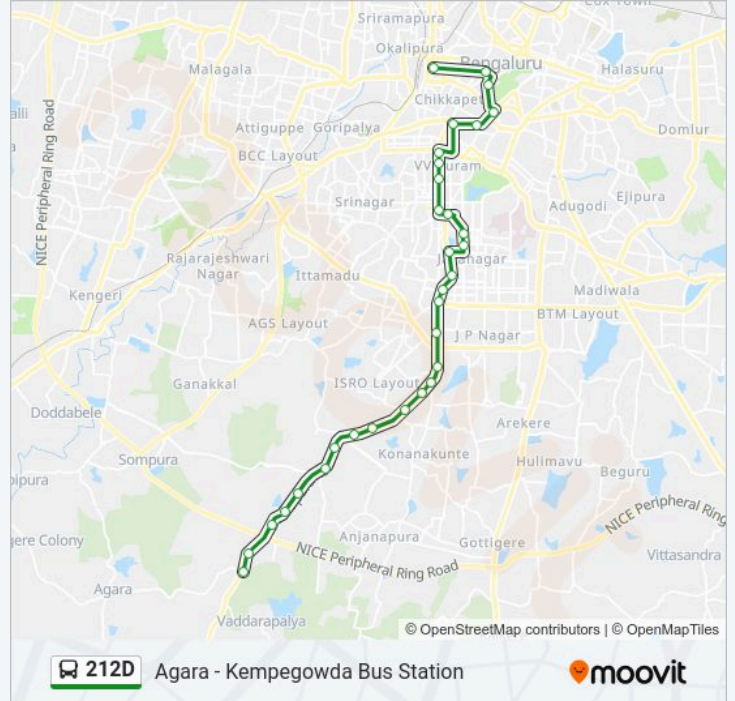

## Agara - Kempegowda Bus Station

Get The App

The 212D bus line (Agara - Kempegowda Bus Station) has 2 routes. For regular weekdays, their operation hours are:  
(1) Agara: 05:00 - 17:30(2) Kempegowda Bus Station: 06:20 - 19:20  
Use the Moovit App to find the closest 212D bus station near you and find out when is the next 212D bus arriving.

### 212D bus Time Schedule

Agara Route Timetable:

Sunday	05:00 - 17:30
Monday	05:00 - 17:30
Tuesday	05:00 - 17:30
Wednesday	05:00 - 17:30
Thursday	05:00 - 17:30
Friday	05:00 - 17:30
Saturday	05:00 - 17:30

### 212D bus Info

**Direction:** Agara

**Stops:** 31

**Trip Duration:** 50 min

**Line Summary:**

Konanakunte Cross (Kanakapura Road)

Doddakallasandra

Gubbalala

### Direction: Kempegowda Bus Station

30 stops

[VIEW LINE SCHEDULE](#)

Agara

Sri Swananda Ashrama

Tataguni

Agara Cross

Chinnayyanapalya Silk Farm