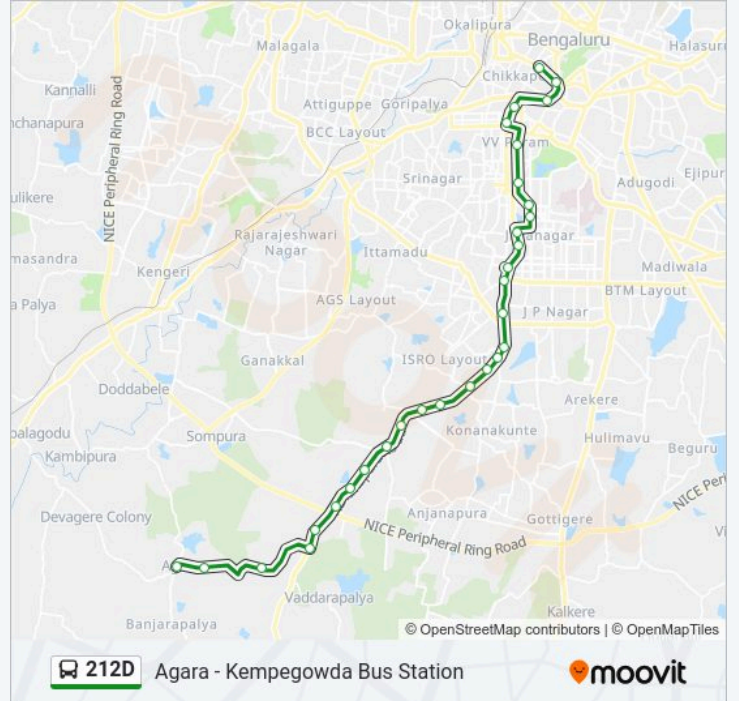

Banashankari Hunasemara

Deepak Nursing Home

Yediyur

Nanda Talkies

South End Circle

M.N.Krishnarao Park

Sajjan Rao Circle

Makkala Koota / Mahila Seva Samaja

K.R.Market (Kalasipalya)

Town Hall

St.Marthas Hospital Corporation

Mysore Bank

212D bus time schedules and route maps are available in an offline PDF at moovitapp.com. Use the Moovit App to see live bus times, train schedule or subway schedule, and step-by-step directions for all public transit in Bengaluru.

© 2024 Moovit - All Rights Reserved