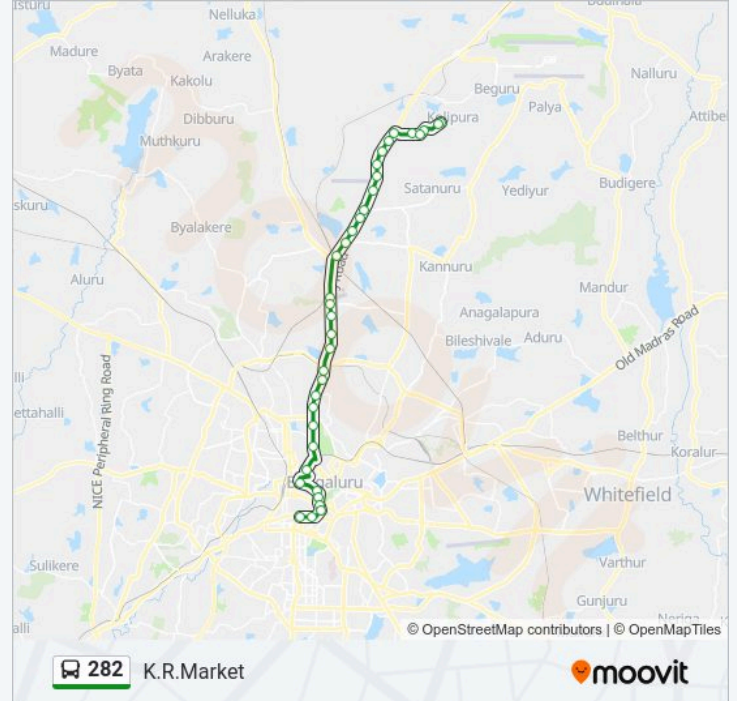

282 bus Info

Direction: K.R.Market

Stops: 35

Trip Duration: 64 min

Line Summary:

Hebbala

Canara Bank Hebbala

C.B.I

Mekhri Circle Bus Stop

Palace Ground

R.M.Guttahalli

Shivananda Stores

Anand Rao Circle

Maharani College

K.R.Circle

St Marthas Hospital Corporation

Corporation

Town Hall

K.R.Market

Direction: Uttanahalli

36 stops

[VIEW LINE SCHEDULE](#)

K.R.Market

Town Hall