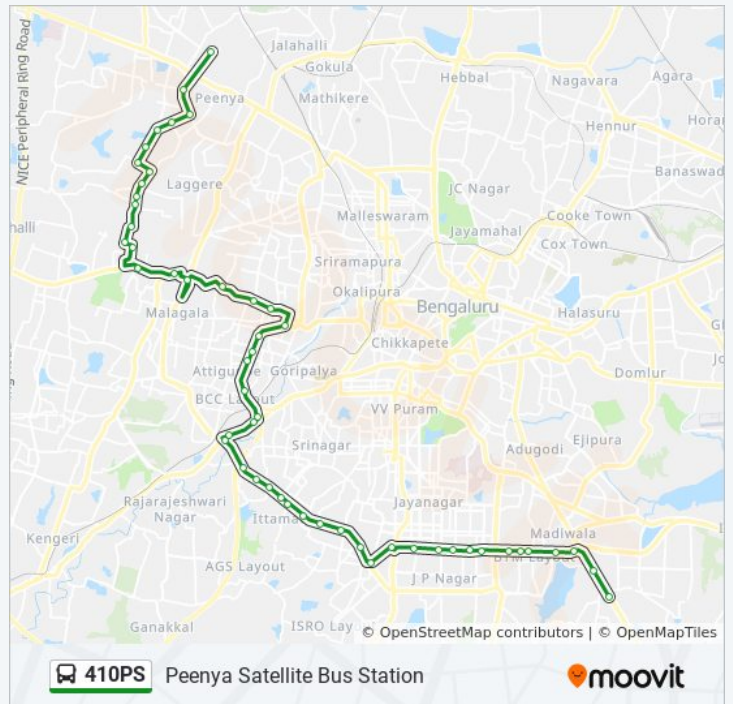

Bommanahalli
Roopena Agrahara
Central Silk Board
Kuvempunagara (B.T.M.Layout)
16th Main B.T.M.Layout
B.T.M.Layout Water Tank
M.I.C.O.Layout
East End Jayanagara
Ragigudda Temple
Marenahalli
Sri Raghavendra Swamy Temple
Sangam Circle
Banashankari Bus Station
Kadirenahalli Cross
Kadirenahalli Park
Devegowda Petrol Bunk
Kamakya Talkies
Kathriguppe
Janatha Bazar Banashankari
Hosakerehalli Junction
Hoskerehalli Petrol Bunk
P.E.S.College
Veerabhadra Nagara
Junction Of Nayandahalli
Mysore Road Metro Station
B.H.E.L.
Deepanjalinagara
Attiguppe
Vijayanagara Bus Station
Maruthi Mandira
Vijayanagara
Manu Vana Vijayanagara

Sunday	07:05 - 21:00
Monday	07:05 - 21:00
Tuesday	07:05 - 21:00
Wednesday	07:05 - 21:00
Thursday	07:05 - 21:00
Friday	07:05 - 21:00
Saturday	07:05 - 21:00

410PS bus Info

Direction: Peenya Satellite Bus Station

Stops: 51

Trip Duration: 89 min

Line Summary: