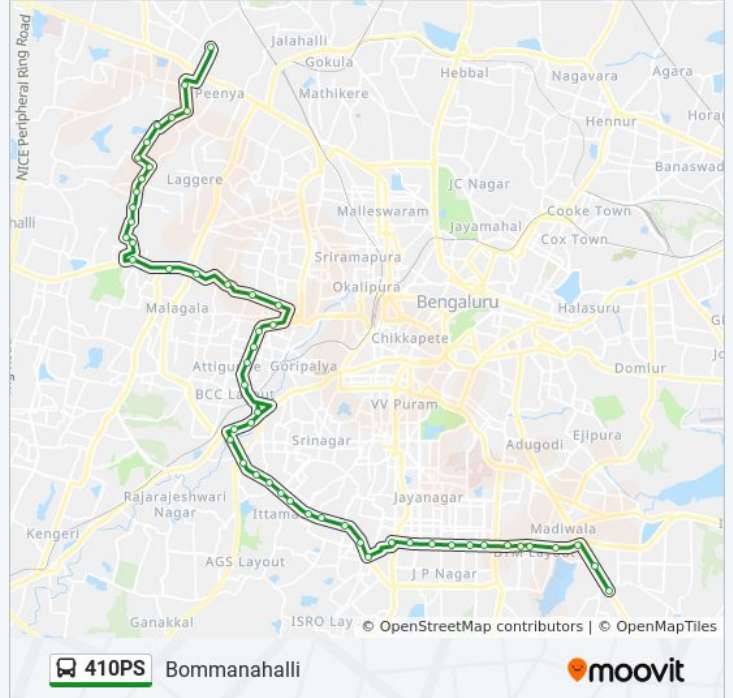

Central Silk Board

Roopena Agrahara

Bommanahalli

**Direction: Peenya Satellite Bus Station**

51 stops

[VIEW LINE SCHEDULE](#)

**410PS bus Time Schedule**

Peenya Satellite Bus Station Route Timetable: