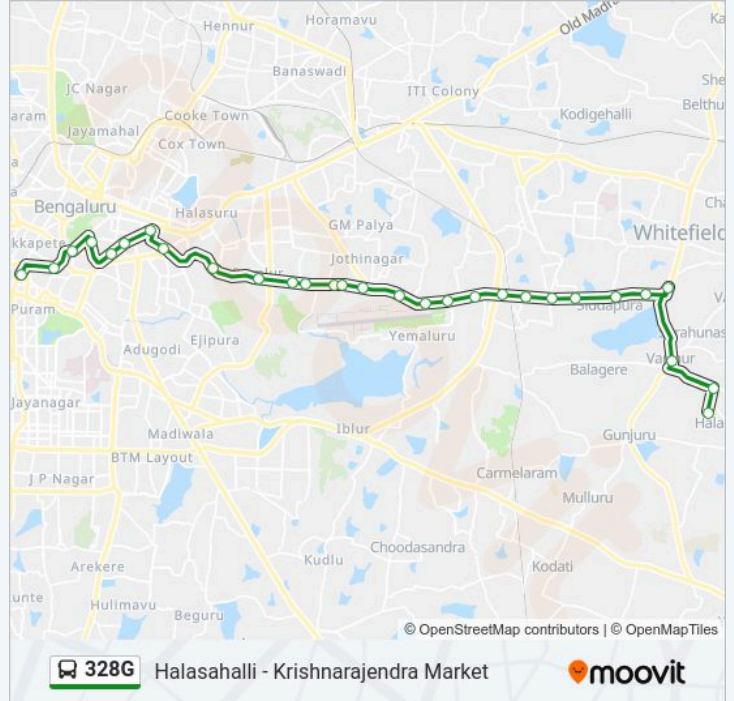

Kundalahalli Gate

Thubarahalli

Siddapura

Ramagondanahalli

Varthuru Kodi

Varthuru

Halasahalli Cross

Halasahalli

Direction: Krishnarajendra Market

27 stops

[VIEW LINE SCHEDULE](#)

Halasahalli

Halasahalli Cross

Varthuru

Varthuru Kodi

Ramagondanahalli

Siddapura

Thubarahalli

Kundalahalli Gate

Munnekolalu Cross (Spice Garden)

Marathahalli Bridge

Marathahalli

Yamalur Cross

H.A.L.Kalyana Mantapa

Helicopter Division

H.A.L.Main Gate

Rajarajeshwari Talkies

Murugeshpalya

Manipal Hospital

328G bus Time Schedule

Krishnarajendra Market Route Timetable:

Sunday	08:00 - 14:40
Monday	08:00 - 14:40
Tuesday	08:00 - 14:40
Wednesday	08:00 - 14:40
Thursday	08:00 - 14:40
Friday	08:00 - 14:40
Saturday	08:00 - 14:40

328G bus Info

Direction: Krishnarajendra Market

Stops: 27

Trip Duration: 52 min

Line Summary: