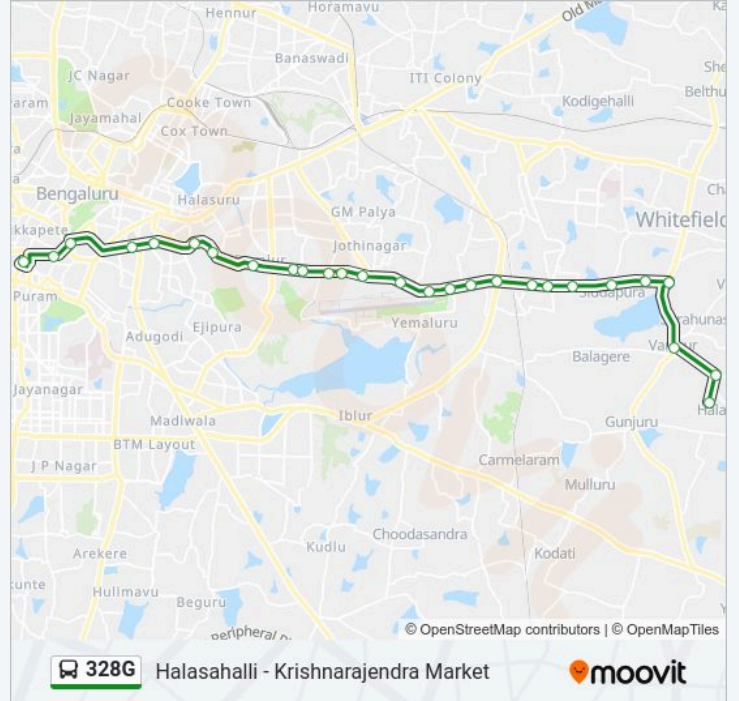

The 328G bus line (Halasahalli - Krishnarajendra Market) has 2 routes. For regular weekdays, their operation hours are: (1) Halasahalli: 09:30 - 16:10(2) Krishnarajendra Market: 08:00 - 14:40

Use the Moovit App to find the closest 328G bus station near you and find out when is the next 328G bus arriving.

### 328G bus Info

**Direction:** Krishnarajendra Market

**Stops:** 27

**Trip Duration:** 52 min

**Line Summary:**

Kodihalli

Domlur

Commando Hospital

Military Accounts Office

Life Style

Richmond Circle

Corporation

Town Hall

K.R.Market (Kalasipalya)

328G bus time schedules and route maps are available in an offline PDF at [moovitapp.com](https://moovitapp.com). Use the Moovit App to see live bus times, train schedule or subway schedule, and step-by-step directions for all public transit in Bengaluru.