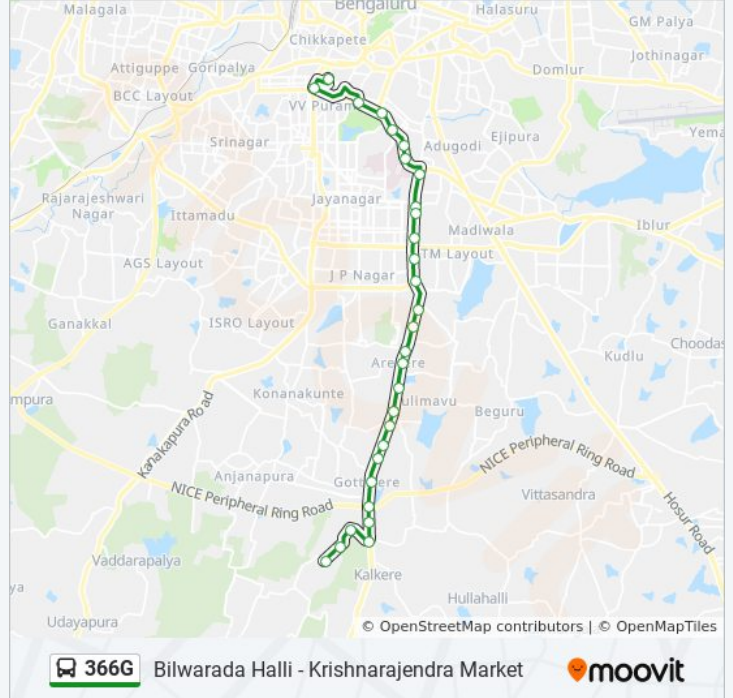

Use the Moovit App to find the closest 366G bus station near you and find out when is the next 366G bus arriving.

Direction: Bilwarada Halli

29 stops

[VIEW LINE SCHEDULE](#)

K.R.Market (Kalasipalya)
Makkala Koota / Mahila Seva Samaja
Lalbagh Main Gate
Hop Coms / Lalbagh
Wilson Garden 7th Cross
Lakkasandra
Nimhans Hospital
Bengaluru Dairy Circle
Ananda Ashrama
Coles Road
Gurappanapalya
Mico Checkpost
J.P.Nagara 3rd Phase
Bilekalli
Apollo Hospital (Bannerughatta Road)
Arakere Gate
B.P.L.
Hulimavu Gate
Hulimavu (Meenakshi Temple)
Loyola School
Kalena Agrahara

366G bus Time Schedule

Bilwarada Halli Route Timetable:

Sunday	5:45 AM - 9:00 PM
Monday	5:45 AM - 9:00 PM
Tuesday	5:45 AM - 9:00 PM
Wednesday	5:45 AM - 9:00 PM
Thursday	5:45 AM - 9:00 PM
Friday	5:45 AM - 9:00 PM
Saturday	5:45 AM - 9:00 PM

366G bus Info

Direction: Bilwarada Halli

Stops: 29

Trip Duration: 45 min

Line Summary:

Himagiri

Gottigere

T John College

Basavanapura Gate

Koli Farm Ck Palya

Weavers Colony

Maruthi Layout

Bilwarada Halli

Direction: Krishnarajendra Market

28 stops

[VIEW LINE SCHEDULE](#)