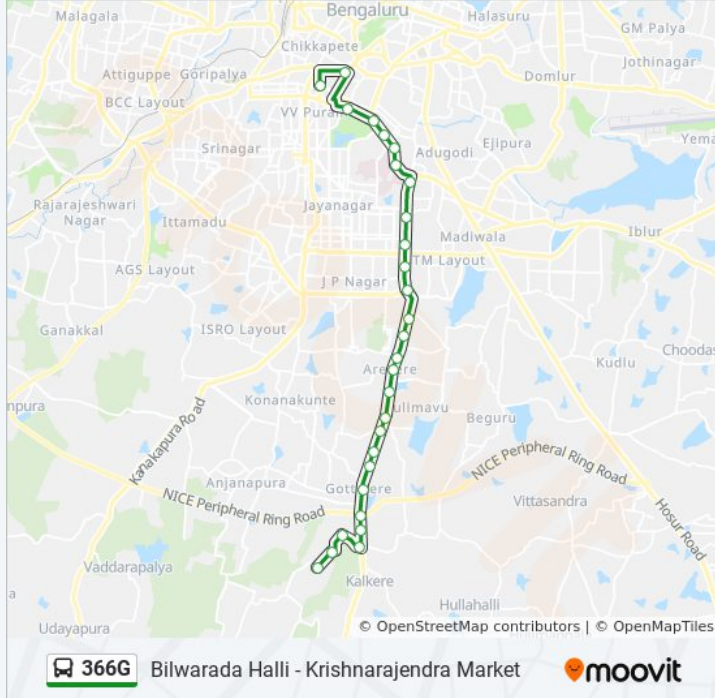

 366G

Bilwarada Halli - Krishnarajendra Market

Get The App

The 366G bus line (Bilwarada Halli - Krishnarajendra Market) has 2 routes. For regular weekdays, their operation hours are:

(1) Bilwarada Halli: 5:45 AM - 9:00 PM (2) Krishnarajendra Market: 4:40 AM - 7:20 PM

366G bus Time Schedule

Bilwarada Halli Route Timetable:

Sunday	5:45 AM - 9:00 PM
Monday	5:45 AM - 9:00 PM
Tuesday	5:45 AM - 9:00 PM
Wednesday	5:45 AM - 9:00 PM
Thursday	5:45 AM - 9:00 PM
Friday	5:45 AM - 9:00 PM
Saturday	5:45 AM - 9:00 PM

366G bus Info

Direction: Krishnarajendra Market

Stops: 28

Trip Duration: 48 min

Line Summary:

Gurappanapalya

Ananda Ashrama Coles Road

Bangalore Dairy Circle

Nimhans Hospital

Lakkasandra

Wilson Garden 7th Cross

Hop Coms / Lalbagh

Lalbagh Main Gate

Town Hall

K.R.Market (Kalasipalya)

366G bus time schedules and route maps are available in an offline PDF at moovitapp.com. Use the [Moovit App](#) to see live bus times, train schedule or subway schedule, and step-by-step directions for all public transit in Bengaluru.