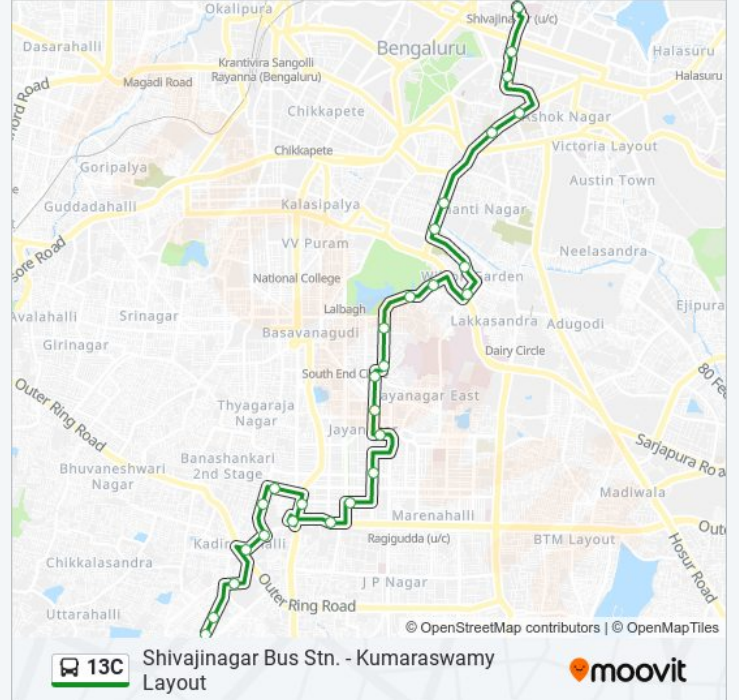

13C bus Info

Direction: Kumaraswamy Layout

Stops: 28

Trip Duration: 40 min

Line Summary:

Mono Type

Cauvery Nagara

Yarabnagara

13C bus Info

Direction: Shivajinagar Bus Station

Stops: 28

Trip Duration: 37 min

Line Summary:

Mallige Hospital

Wilson Garden 10th Cross

Wilson Garden Police Station

Shanthinagara

K.H.Road

Richmond Circle (Bishop Cotton Girls High School)

St.Joseph College

State Bank Of India (Bowring Institute)

M.G.Road

Shivajinagara Bus Station

13C bus time schedules and route maps are available in an offline PDF at moovitapp.com. Use the Moovit App to see live bus times, train schedule or subway schedule, and step-by-step directions for all public transit in Bengaluru.

© 2024 Moovit - All Rights Reserved