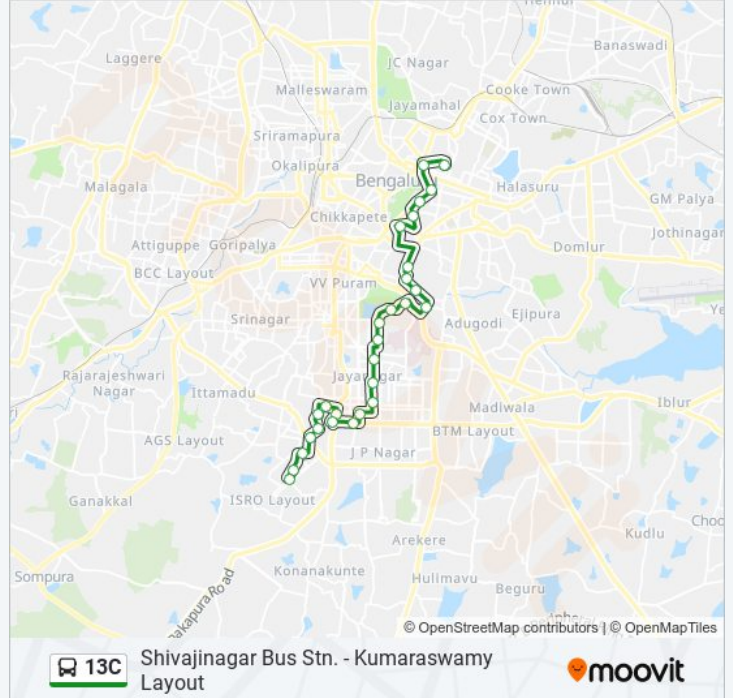

Use the Moovit App to find the closest 13C bus station near you and find out when is the next 13C bus arriving.

Direction: Kumaraswamy Layout

28 stops

[VIEW LINE SCHEDULE](#)

- Shivajinagara Bus Station
- Indian Express
- M.G Statue (Chinnaswamy Stadium)
- Museum
- St. Joseph Boys High School Malya Hospital
- Pallavi Talkies
- K.H.Road
- Shanthinagara Bus Station
- Wilson Garden Police Station
- Wilson Garden 12th Cross
- Mallige Hospital
- Siddapura
- Ashoka Pillar
- Rani Sarala Devi College
- Jayanagara 3rd Block
- Jayanagara 4th Block
- Jayanagara Telephone Exchange
- Jayanagara 40th Cross
- Sangam Circle
- Banashankari Bus Station
- Hunasemara

13C bus Info

Direction: Kumaraswamy Layout

Stops: 28

Trip Duration: 40 min

Line Summary:

Mono Type

Cauvery Nagara

Yarabnagara

Kadirenahalli Cross

Dayananda Sagar College

Kumaraswamy Layout Police Station

Kumaraswamy Layout

Direction: Shivajinagar Bus Station

28 stops

[VIEW LINE SCHEDULE](#)

Kumaraswamy Layout