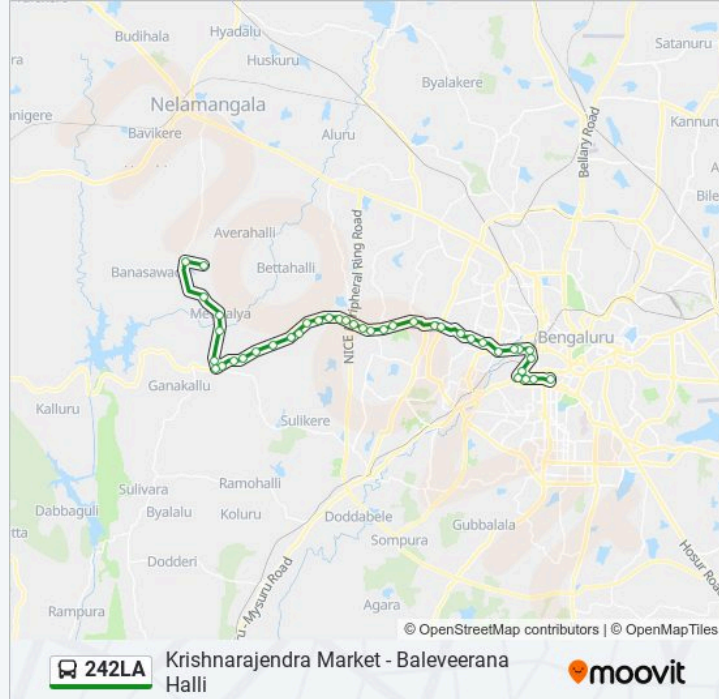

242LA bus Info**Direction:** Baleveerana Halli**Stops:** 40**Trip Duration:** 65 min**Line Summary:**

Kachohalli Gate

Chikka Gollarahatti

Forest Gate

Machohalli Gate

Kadabagere Cross

Seegehalli Cross

Hamsa Farm

Metipalya

Mallasandra

Sondekoppa

Baleveerana Halli

Krishnarajendra Market - Baleveerana Halli

Direction: Krishnarajendra Market

40 stops

[VIEW LINE SCHEDULE](#)