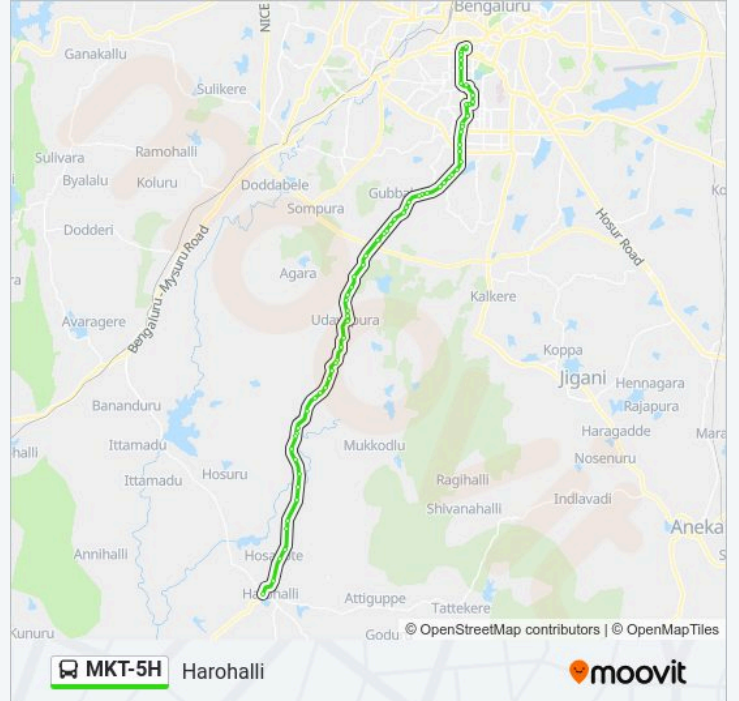

MKT-5H bus Info**Direction:** Harohalli**Stops:** 69**Trip Duration:** 98 min**Line Summary:**

Metro Whole Sale (Kanakapura Road)
Konanakunte Cross (Kanakapura Road)
Konanakunte Cross Metro Station
Doddakallasandra
Doddakallsandra Metro Station
Gubbalala
Raghuvanahalli Cross
Vajarahalli Metro Station
Bayyanapalya
Thalagattapura Metro Station
Thalagattapura
Twinkler School Thalagattapura
Vajramuneshwara Gate
Silk Institute Metro Station
Silk Institute Metro Station
Chinnayyanapalya Silk Farm
Agara Cross
Kuppareddy Kere
Shanimahathma Temple
Lakshmipura
Saaludoddy
Dayananda Sagar Vidya Samste
Art Of Living (Kanakapura Road)
Udipalya
Saluhunase
Santekatte
Kaggalipura
Kaggalipura Ashwathkatte
Pattareddypalya
Gandhinagara
Power Substation
A.P.S.College