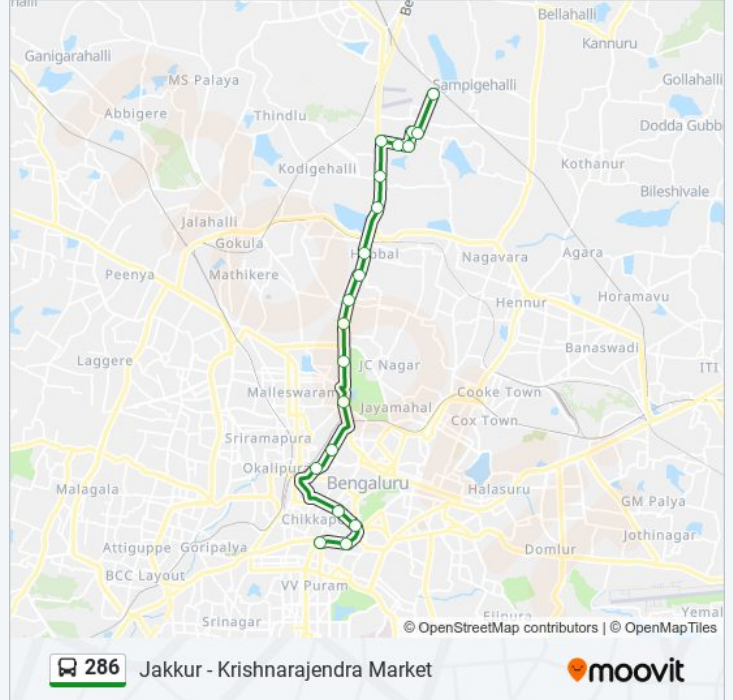

286 bus Time Schedule

Jakkur Route Timetable:

Sunday	05:40 - 21:05
Monday	05:40 - 21:05
Tuesday	05:40 - 21:05
Wednesday	05:40 - 21:05
Thursday	05:40 - 21:05
Friday	05:40 - 21:05
Saturday	05:40 - 21:05

286 bus Info

Direction: Jakkur

Stops: 20

Trip Duration: 33 min

Line Summary:

Direction: Krishnarajendra Market

21 stops

[VIEW LINE SCHEDULE](#)

Jakkur
 Jakkur 18th Cross
 Jakkur Layout
 Amruthahalli
 Hdfc Bank Amruthahalli
 Byatarayanapura
 Kodigehalli Gate
 Military Dairy Farm (Esteem Mall)
 Hebbala
 Canara Bank Hebbala
 C.B.I.
 Mekhri Circle
 Palace Ground
 R.M.Guttahalli
 Shivananda Stores
 Anand Rao Circle
 Maharani College
 K.R.Circle