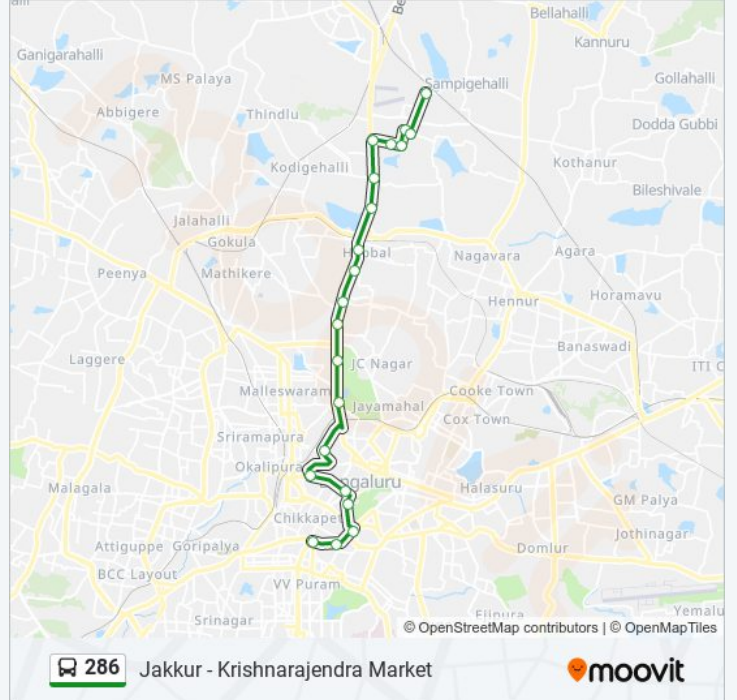

 **286**

Jakkur - Krishnarajendra Market

Get The App

The 286 bus line (Jakkur - Krishnarajendra Market) has 2 routes. For regular weekdays, their operation hours are:
(1) Jakkur: 05:40 - 21:05 (2) Krishnarajendra Market: 04:40 - 19:40
Use the Moovit App to find the closest 286 bus station near you and find out when is the next 286 bus arriving.

286 bus Time Schedule

Jakkur Route Timetable:

Sunday	05:40 - 21:05
Monday	05:40 - 21:05
Tuesday	05:40 - 21:05
Wednesday	05:40 - 21:05
Thursday	05:40 - 21:05
Friday	05:40 - 21:05
Saturday	05:40 - 21:05

286 bus Info

Direction: Jakkur

Stops: 20

Trip Duration: 33 min

Line Summary:

Direction: Krishnarajendra Market

21 stops

[VIEW LINE SCHEDULE](#)

Jakkur
 Jakkur 18th Cross
 Jakkur Layout
 Amruthahalli
 Hdfc Bank Amruthahalli
 Byatarayanapura
 Kodigehalli Gate
 Military Dairy Farm (Esteem Mall)
 Hebbala
 Canara Bank Hebbala
 C.B.I.
 Mekhri Circle
 Palace Ground
 R.M.Guttahalli
 Shivananda Stores
 Anand Rao Circle
 Maharani College
 K.R.Circle

286 bus Info

Direction: Krishnarajendra Market

Stops: 21

Trip Duration: 40 min

Line Summary:

Corporation

Town Hall

K.R.Market