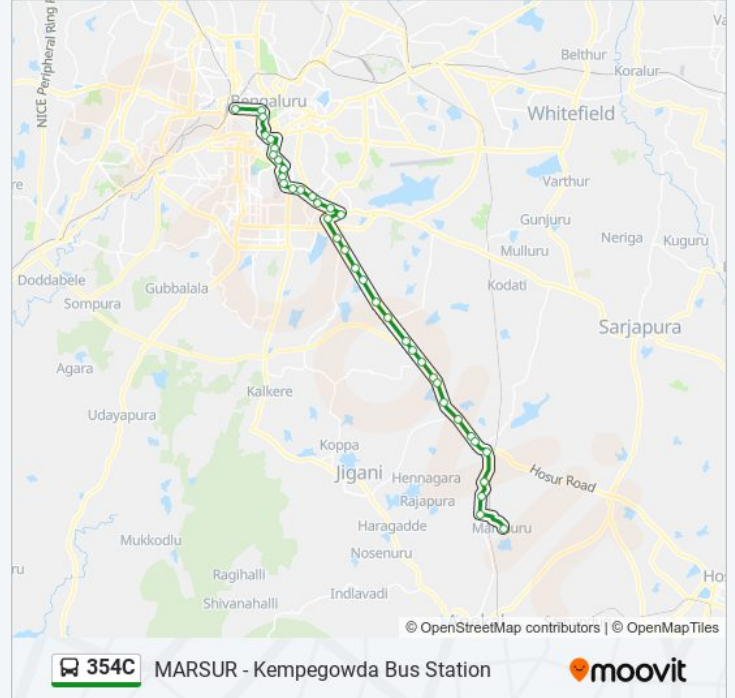

Krupanidhi College Madiwala

Madiwala

Roopena Agrahara

Bommanahalli

Garvebhavi Palya

Kudlu Gate

Singasandra

Hosa Road

Electronic City P.E.S.I.T College

Konappana Agarhara

Electronic City

Veerasandra

Huskur Gate

Hebbagodi

Bommasandra

B.T.L.College

Hennagara Gate

Chandapura

Iggluru

Ramakrishnapura Gate

Marasur Gate

Marsur

354C bus time schedules and route maps are available in an offline PDF at moovitapp.com. Use the [Moovit App](#) to see live bus times, train schedule or subway schedule, and step-by-step directions for all public transit in Bengaluru.

[About Moovit](#) • [MaaS Solutions](#) • [Supported Countries](#) • [Mooviter Community](#)

© 2024 Moovit - All Rights Reserved

Check Live Arrival Times