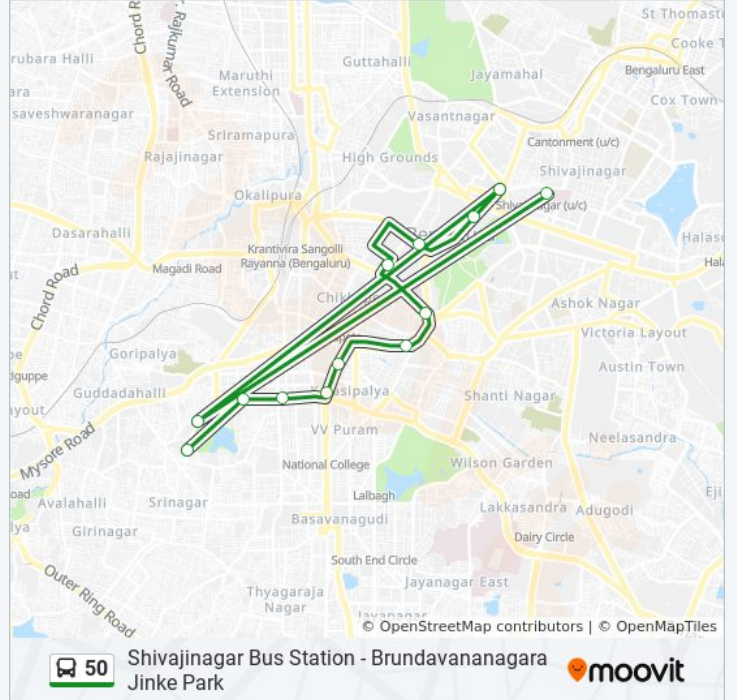

50

Shivajinagar Bus Station - Brundavananagara Jinke Park

Get The App

The 50 bus line (Shivajinagar Bus Station - Brundavananagara Jinke Park) has 2 routes. For regular weekdays, their operation hours are:

50 bus Info

Direction: Brundavananagara Jinke Park

Stops: 12

Trip Duration: 22 min

Line Summary:

Direction: Shivajinagar Bus Station

13 stops

[VIEW LINE SCHEDULE](#)

50 bus Time Schedule

Shivajinagar Bus Station Route Timetable:

Sunday	06:25 - 18:45
Monday	06:25 - 18:45
Tuesday	06:25 - 18:45
Wednesday	06:25 - 18:45
Thursday	06:25 - 18:45
Friday	06:25 - 18:45
Saturday	06:25 - 18:45

50 bus Info

Direction: Shivajinagar Bus Station

Stops: 13

Trip Duration: 30 min

Line Summary:

50 bus time schedules and route maps are available in an offline PDF at moovitapp.com. Use the [Moovit App](#) to see live bus times, train schedule or subway schedule, and step-by-step directions for all public transit in Bengaluru.