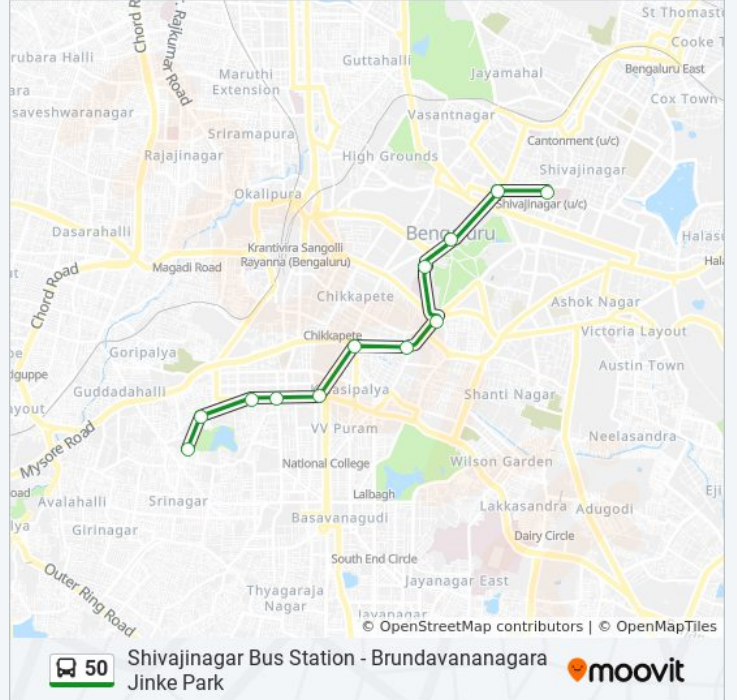

(1) Brundavananagara Jinke Park: 07:05 - 19:45(2) Shivajinagar Bus Station: 06:25 - 18:45

Use the Moovit App to find the closest 50 bus station near you and find out when is the next 50 bus arriving.

Direction: Brundavananagara Jinke Park

12 stops

[VIEW LINE SCHEDULE](#)

Shivajinagara Bus Station
Indian Express
Vidhana Soudha Metro Station
K.R.Circle
Corporation
Town Hall
Krishnarajendra Market
Makkala Koota
Chamarajapet
Chamarajpet Rama Mandir
Vittala Nagara
Brundavananagara Jinke Park

50 bus Time Schedule

Brundavananagara Jinke Park Route Timetable:

Sunday	07:05 - 19:45
Monday	07:05 - 19:45
Tuesday	07:05 - 19:45
Wednesday	07:05 - 19:45
Thursday	07:05 - 19:45
Friday	07:05 - 19:45
Saturday	07:05 - 19:45

50 bus Info

Direction: Brundavananagara Jinke Park

Stops: 12

Trip Duration: 22 min

Line Summary:

Direction: Shivajinagar Bus Station

13 stops

[VIEW LINE SCHEDULE](#)