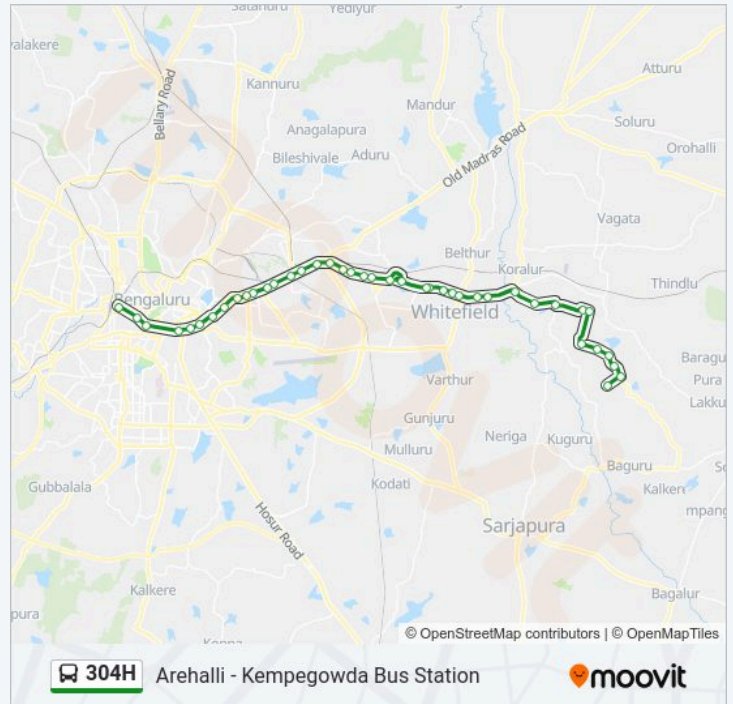

304H bus Info

Direction: Kempegowda Bus Station

Stops: 41

Trip Duration: 75 min

Line Summary:

St.Marthas Hospital Corporation

Mysore Bank

Kempegowda Bus Station