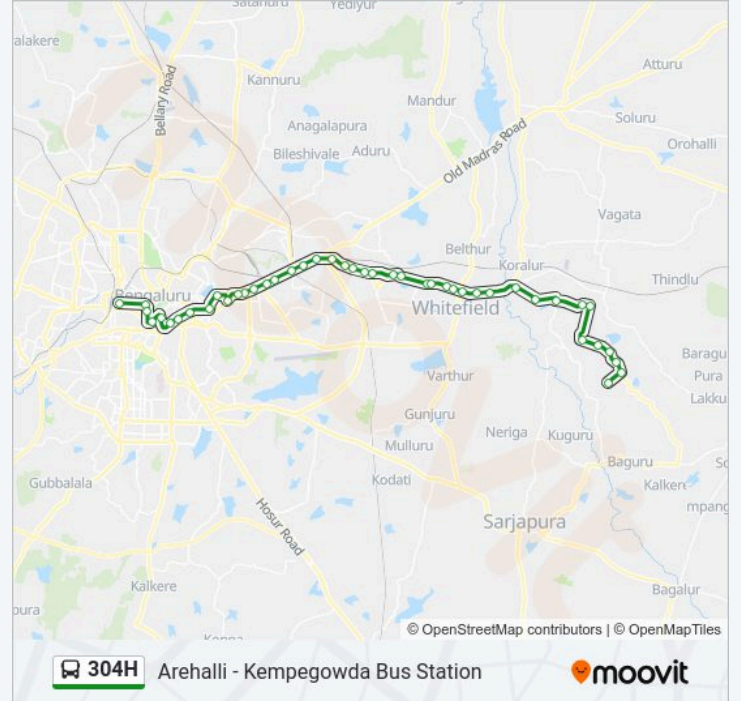

Channasandra

Thirumalashettyhalli Cross

Old Samethanahalli

Bhodhana Hosahalli

Dodda Dunnasandra

Dodda Dunnasandra Cross

Anugondanahalli Cross

Obalapura Gate

Medi Mallasandra

Mata Mallasandra

Arehalli Cross

Arehalli

Direction: Kempegowda Bus Station

41 stops

[VIEW LINE SCHEDULE](#)

Arehalli